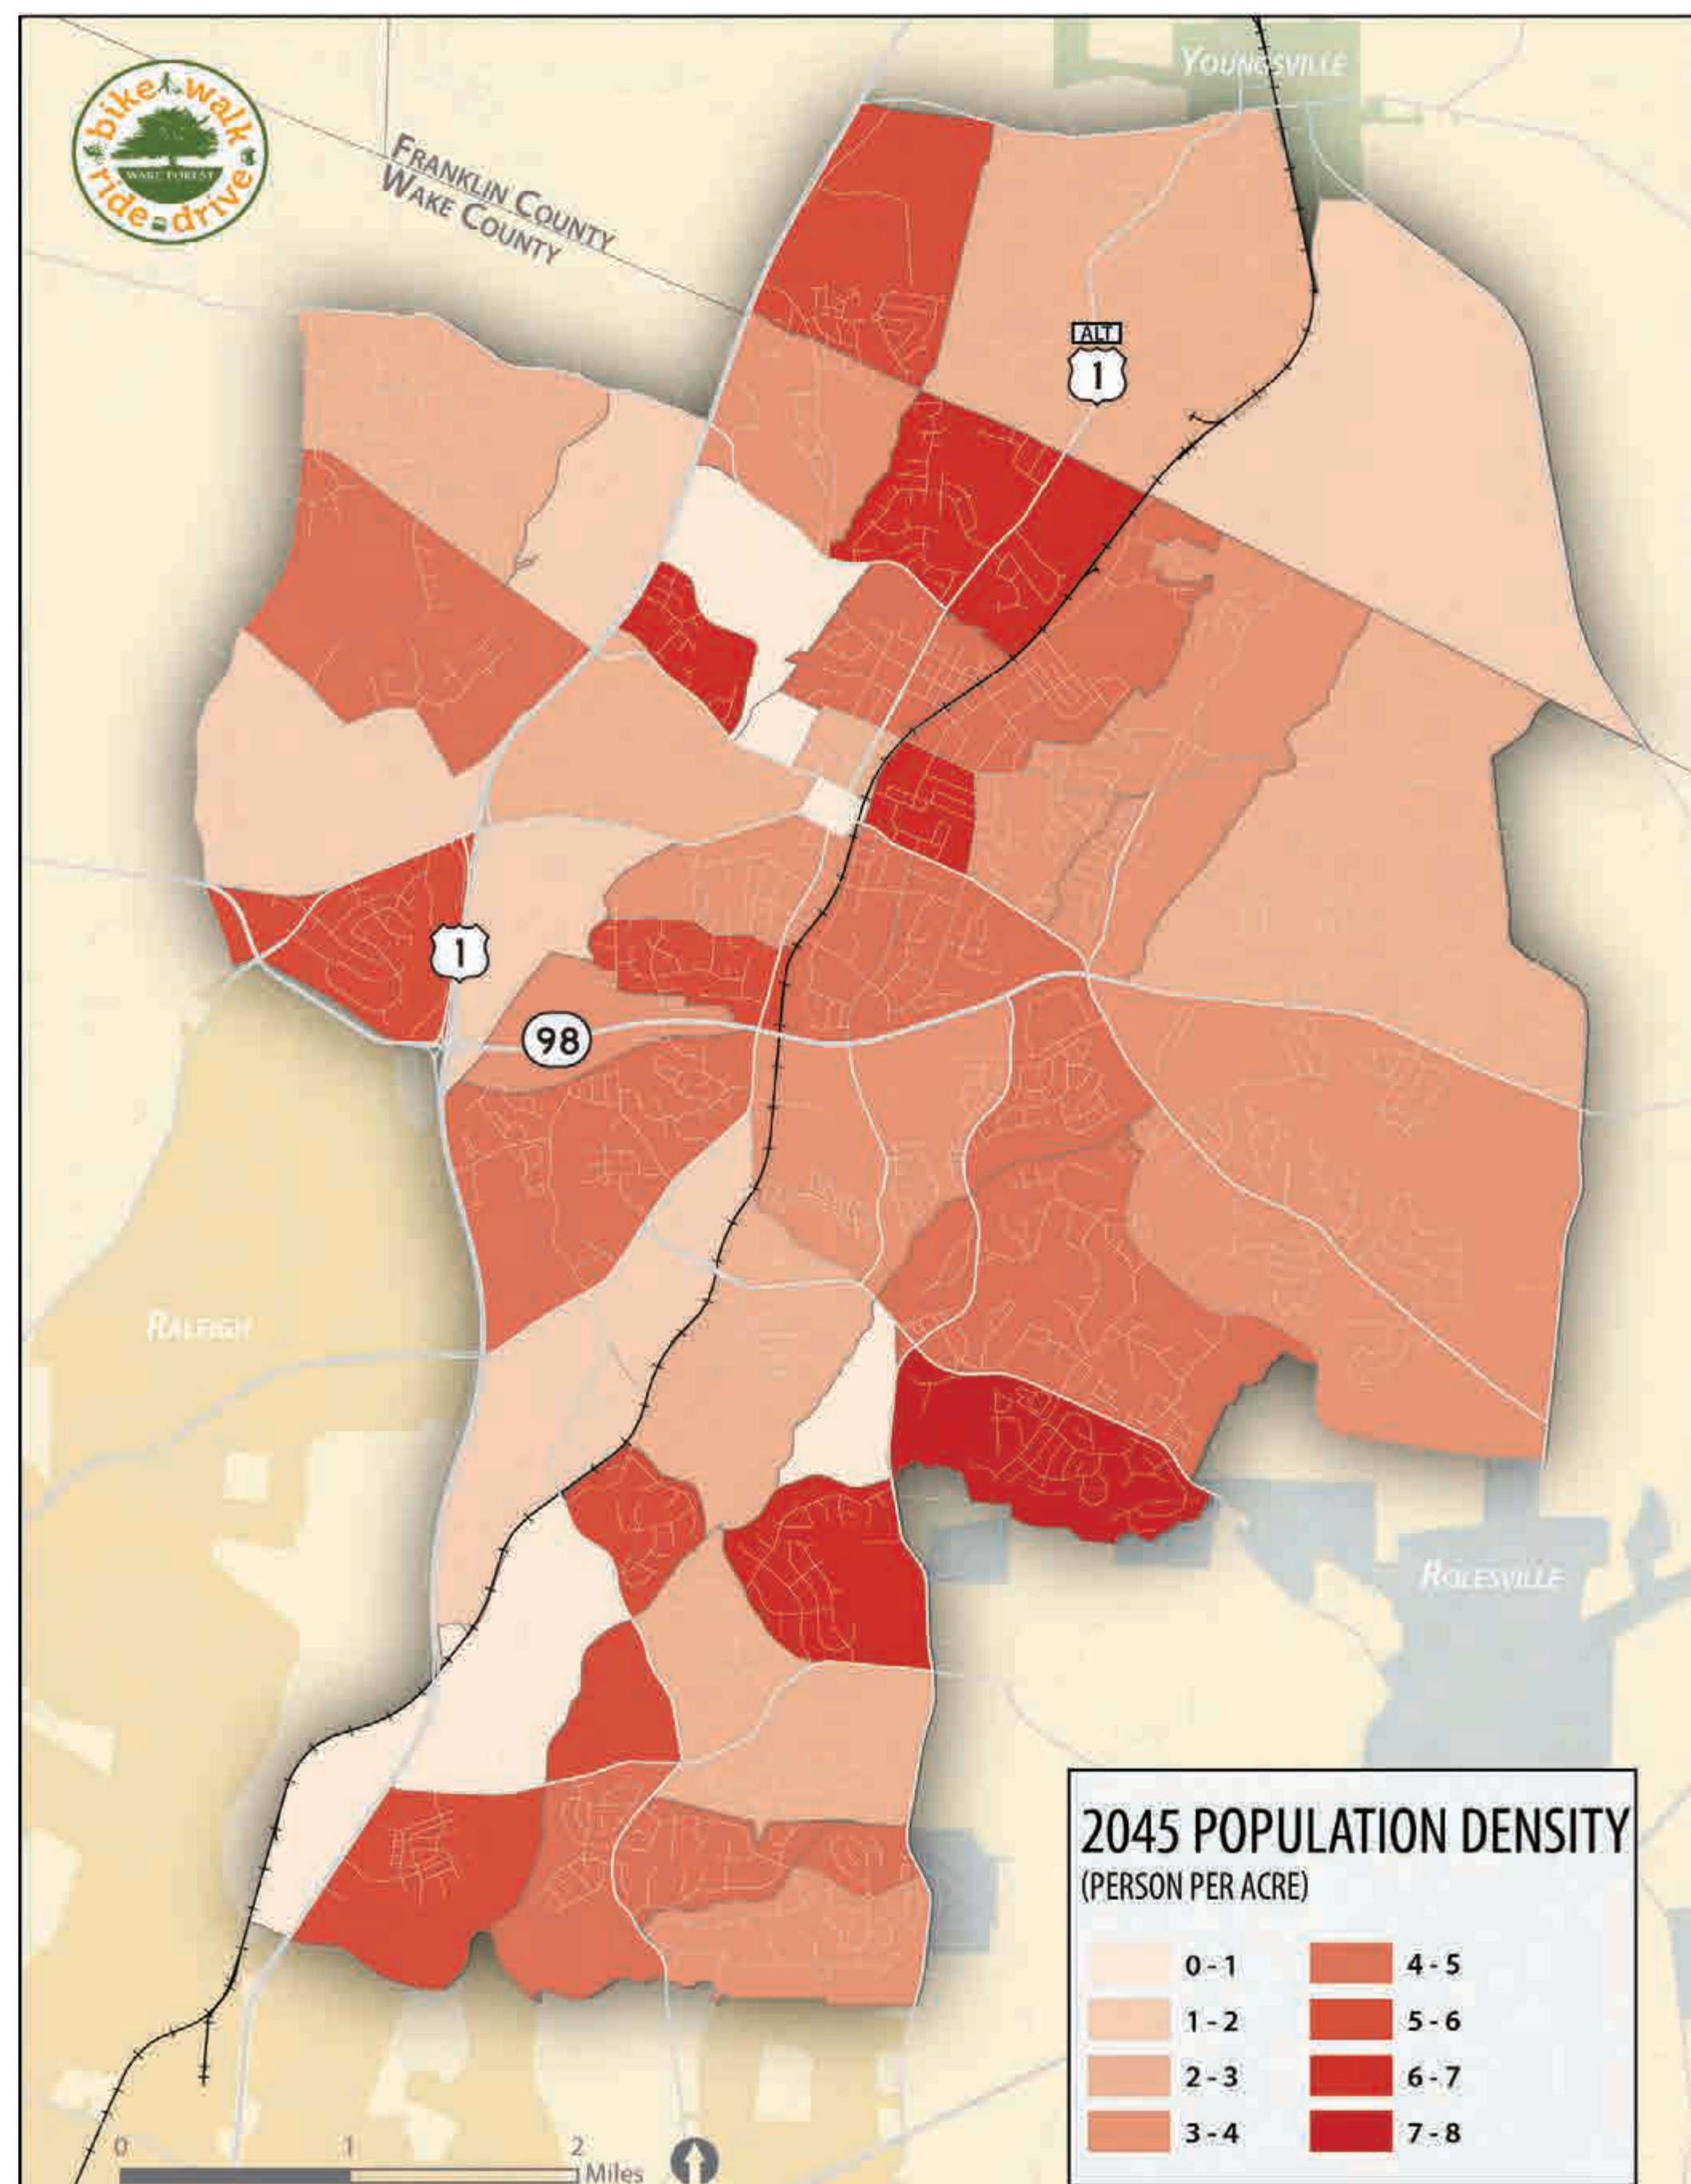

Demographics | Population and Employment Densities (2013 and 2045)

This map shows the population density in and around the Town of Wake Forest in 2013 as per the Triangle Regional Model.
Total Population (2013) - 42,534

This map shows the population density in and around the Town of Wake Forest in 2045 as per the Triangle Regional Model (modified).
Total Population (2045) - 74,663

This map shows the employment density in and around the Town of Wake Forest in 2013 as per the Triangle Regional Model.
Total Population (2013) - 12,936

This map shows the employment density in and around the Town of Wake Forest in 2045 as per the Triangle Regional Model (modified).
Total Population (2045) - 19,778