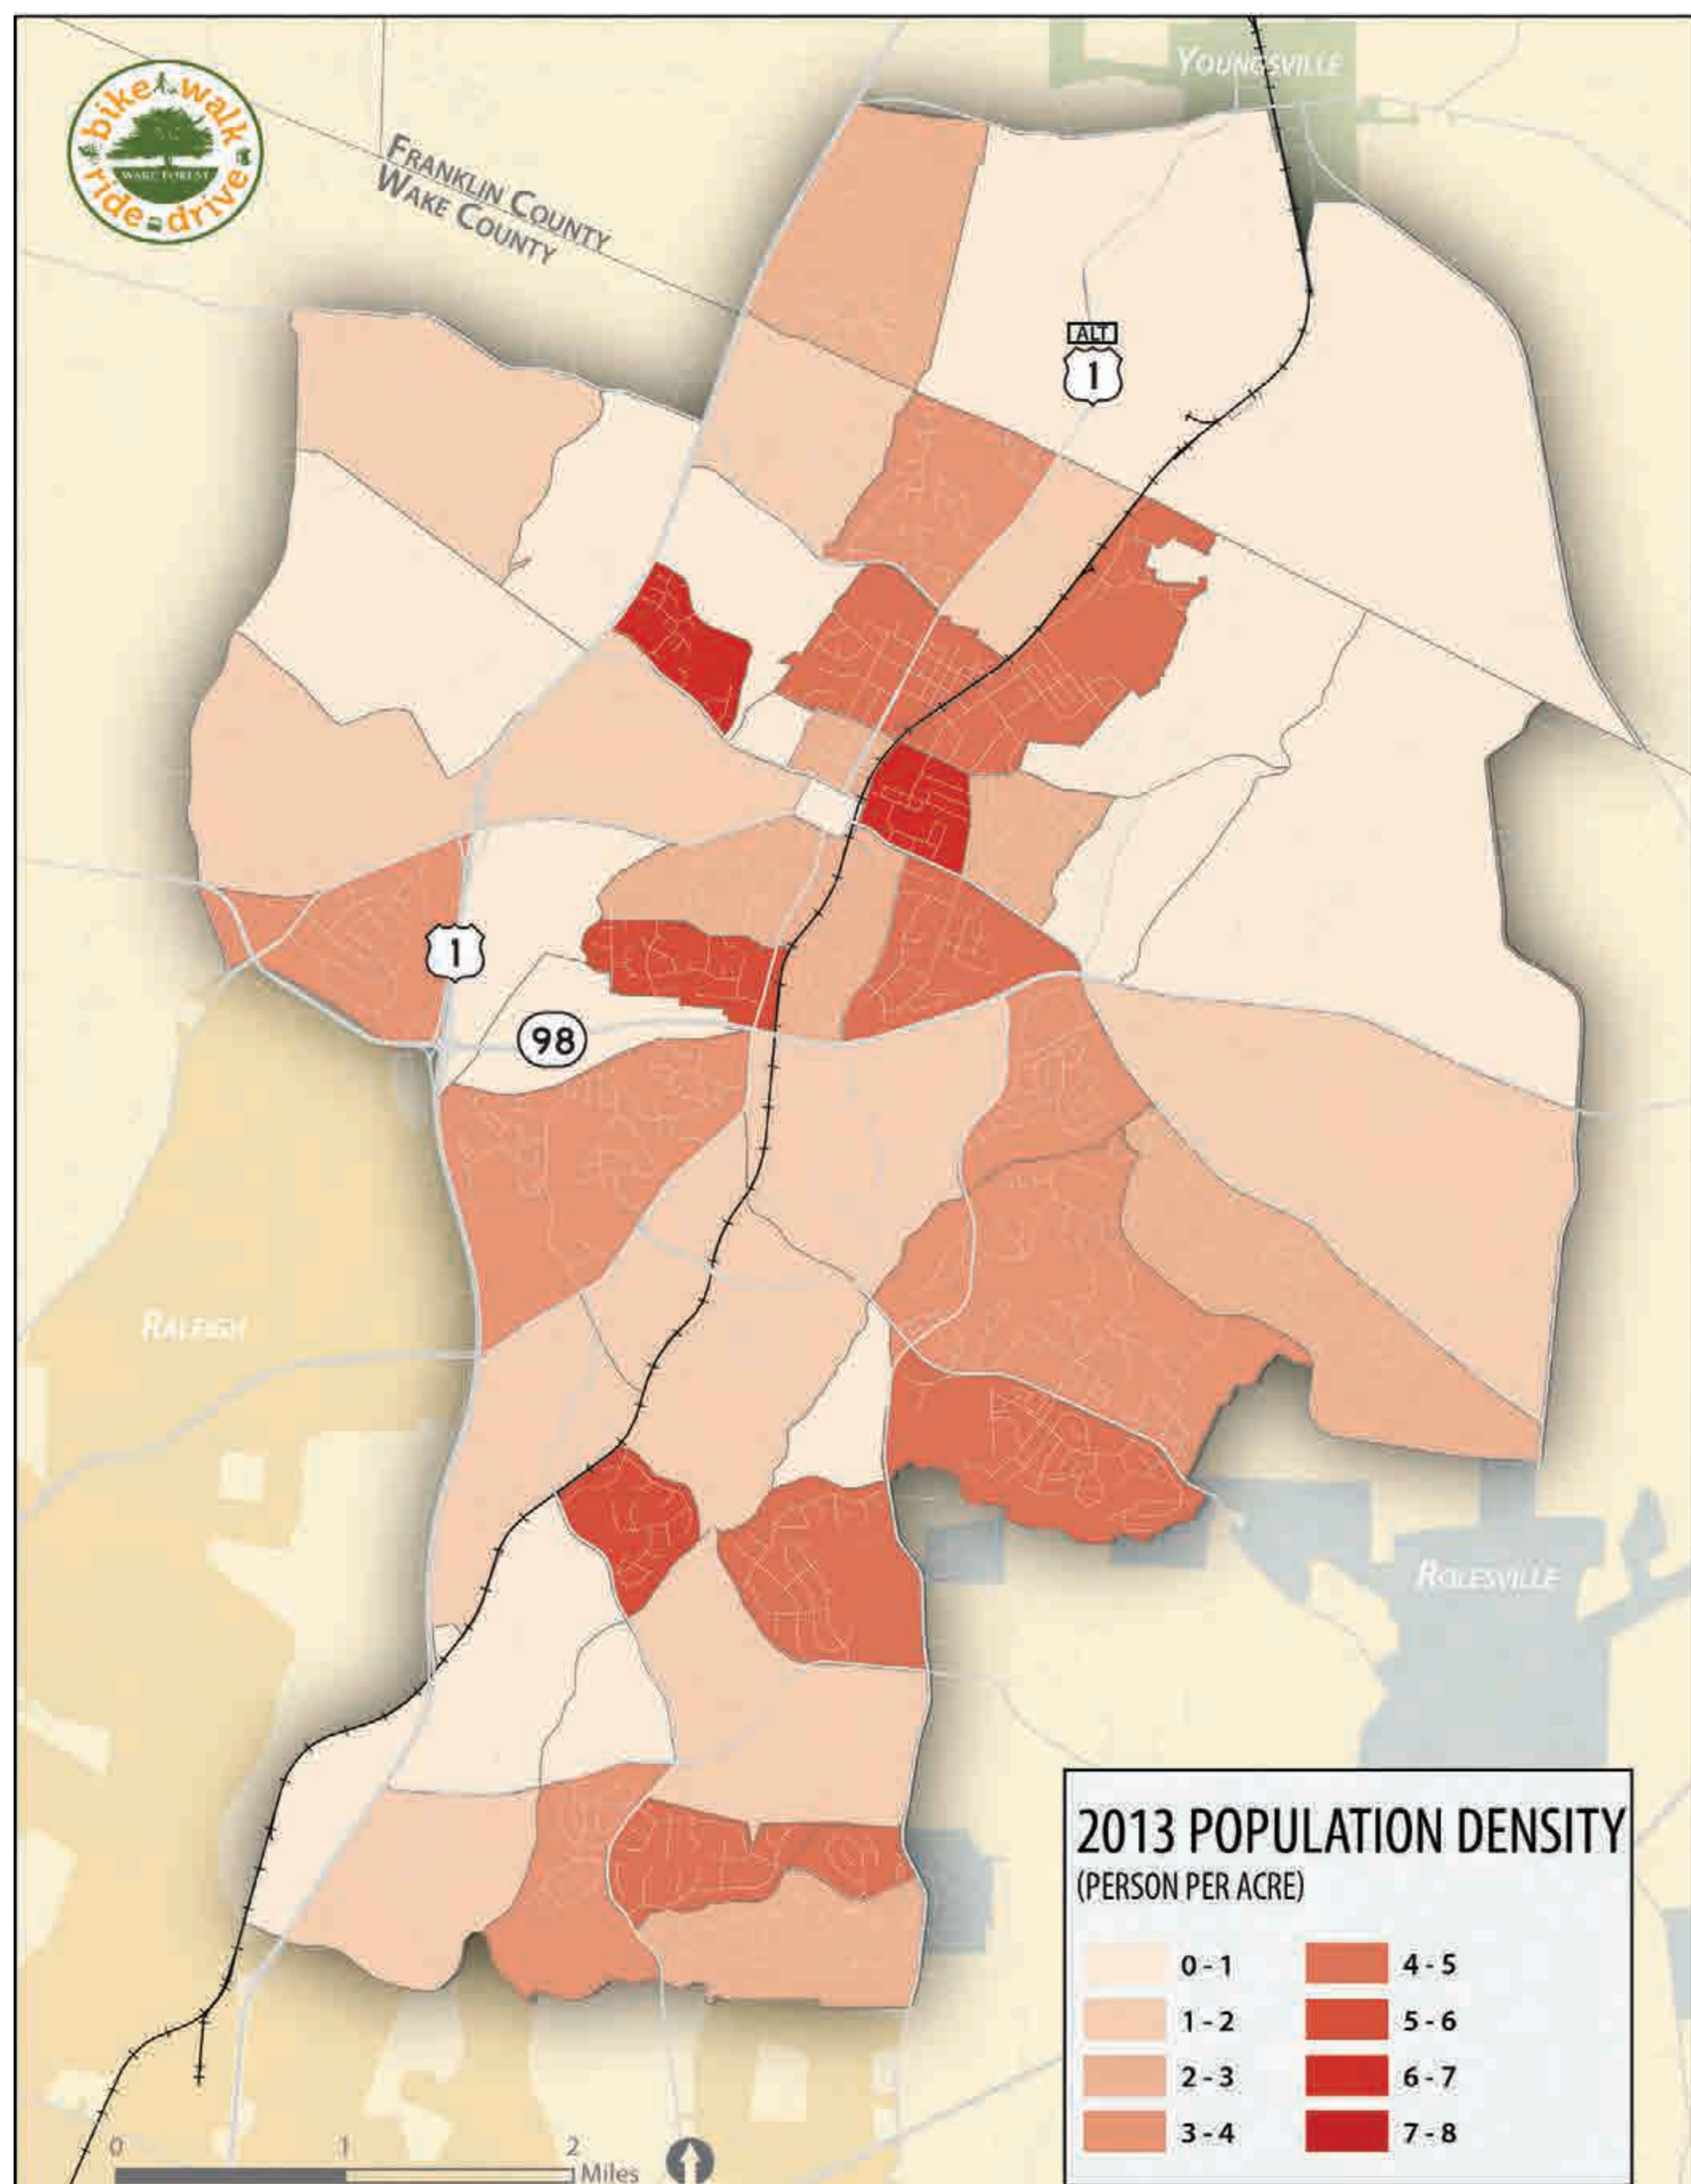

Demographics | Population and Employment Densities (2013 and 2045)

This map shows the population density in and around the Town of Wake Forest in 2013 as per the Triangle Regional Model.
Total Population (2013) - 42,534

This map shows the population density in and around the Town of Wake Forest in 2045 as per the Triangle Regional Model (modified).
Total Population (2045) - 74,663

This map shows the employment density in and around the Town of Wake Forest in 2013 as per the Triangle Regional Model.
Total Population (2013) - 12,936

This map shows the employment density in and around the Town of Wake Forest in 2045 as per the Triangle Regional Model (modified).
Total Population (2045) - 19,778