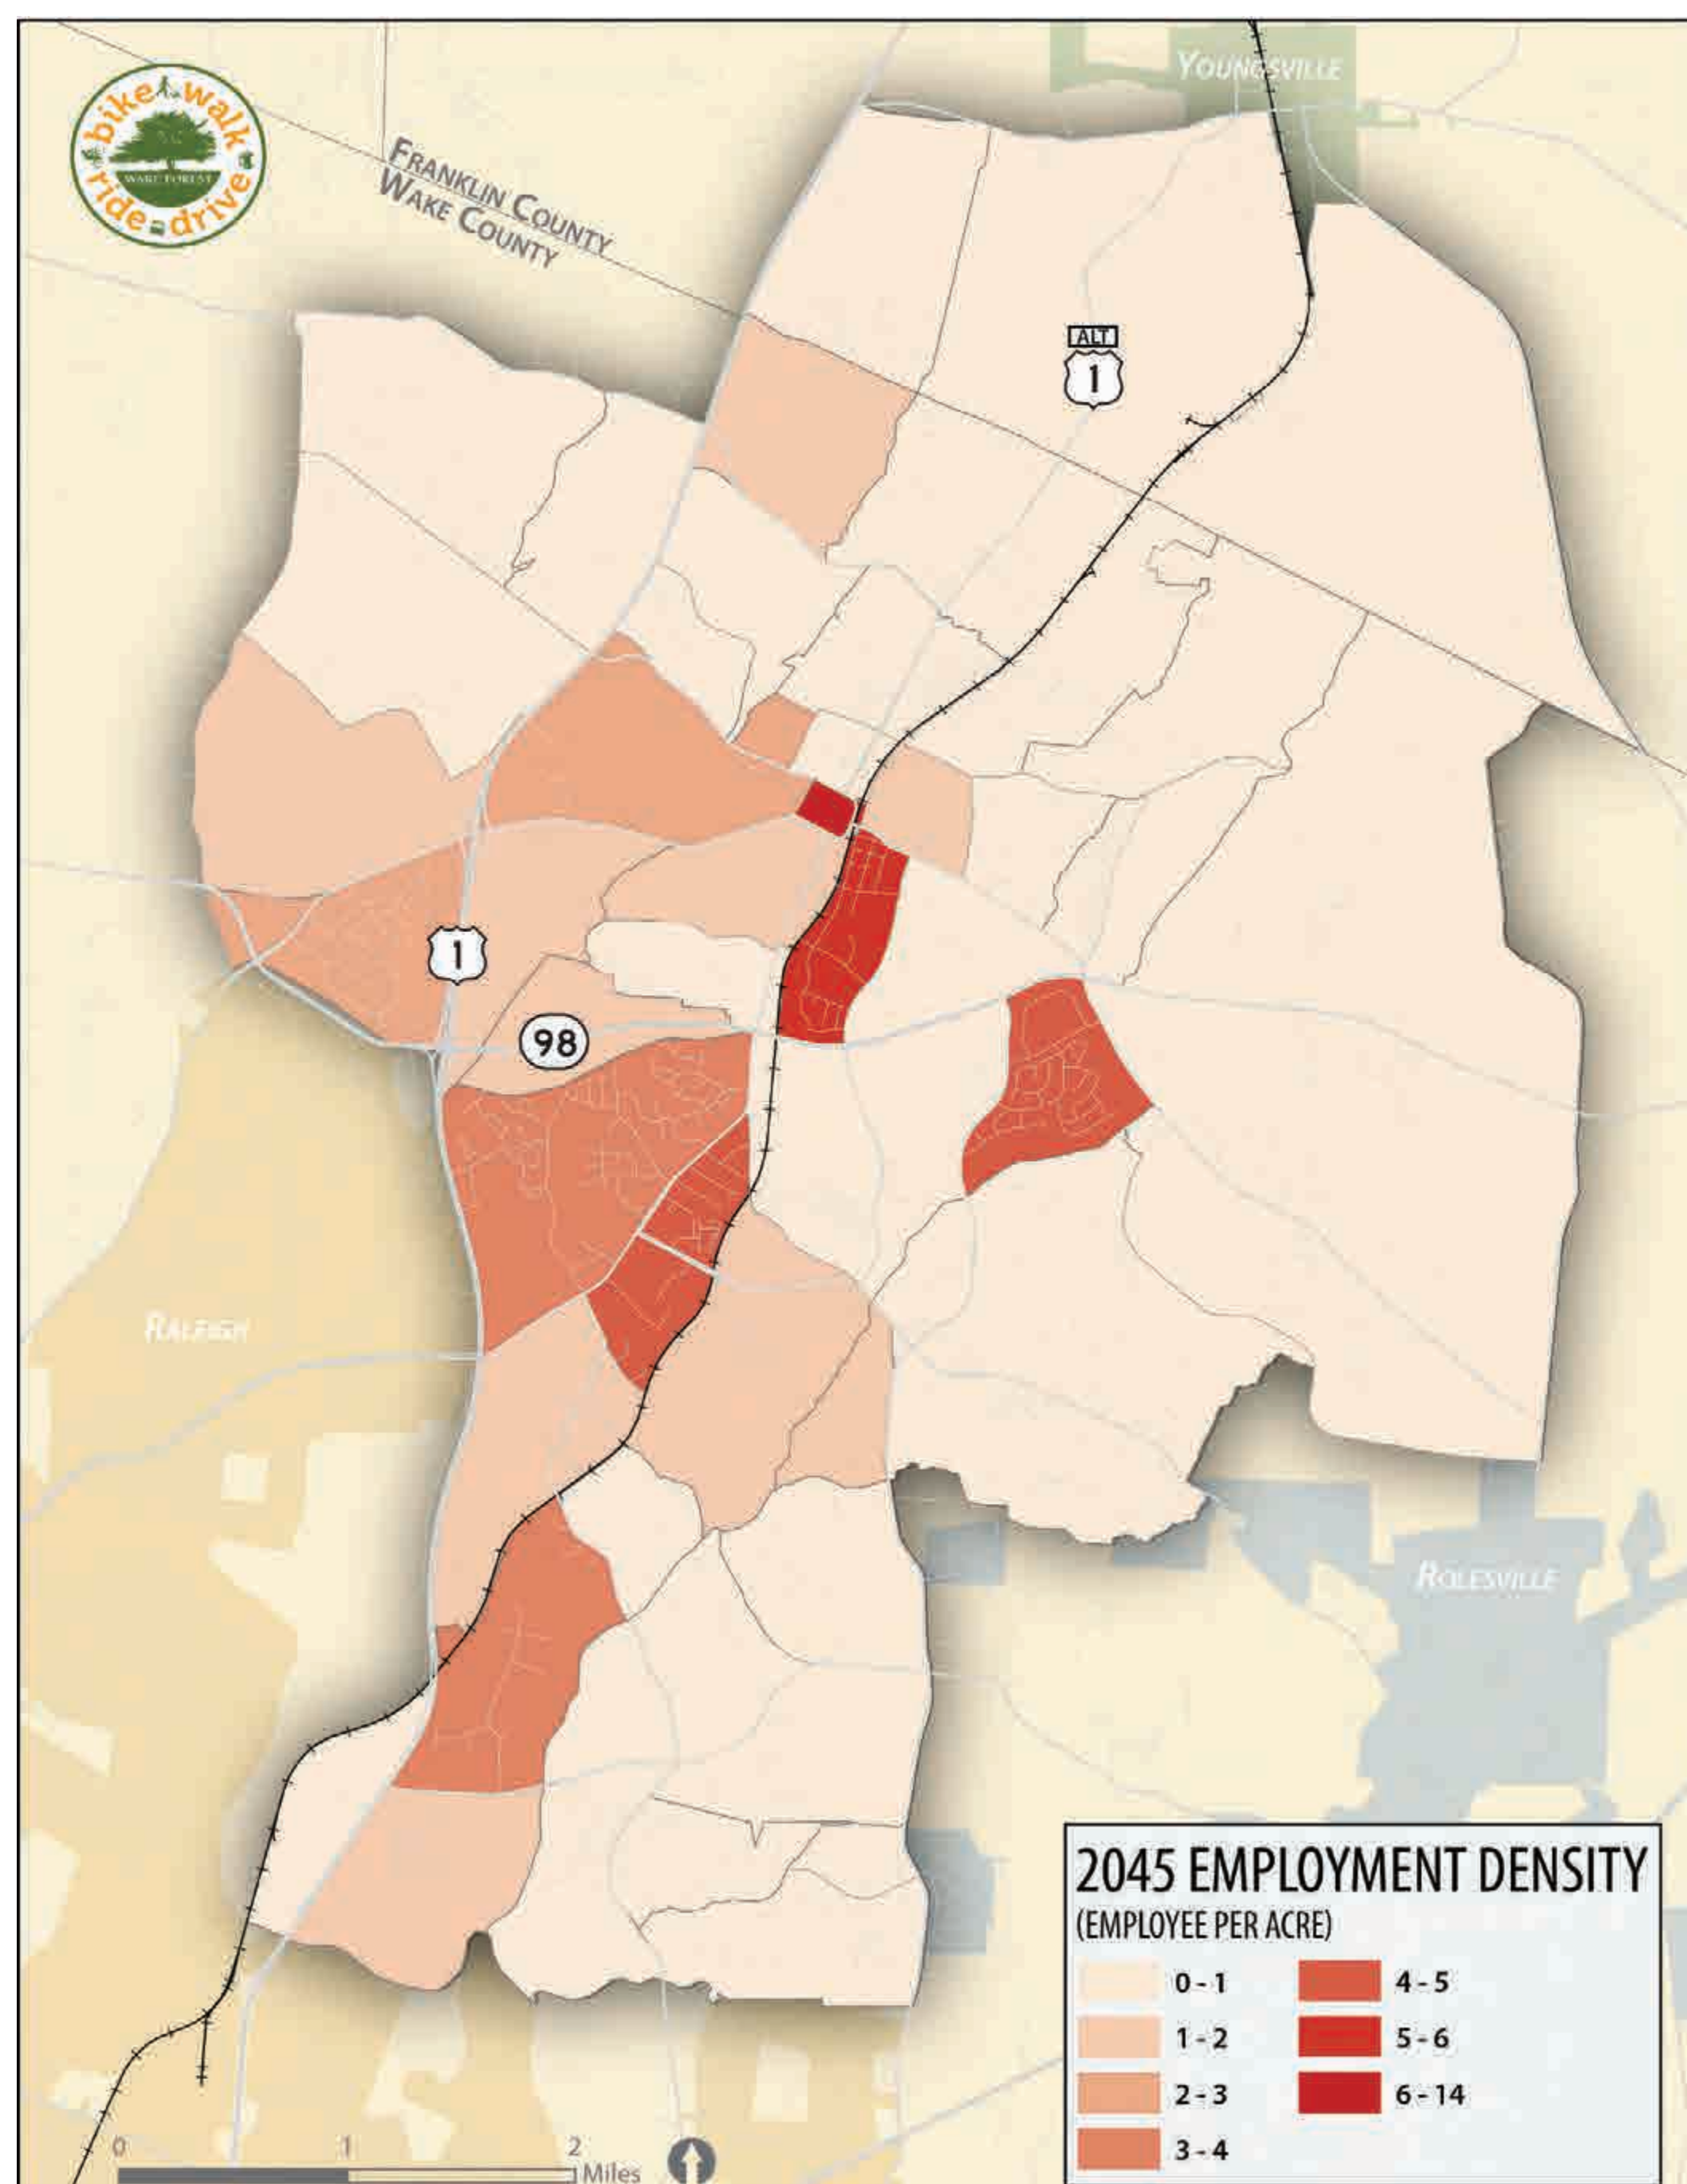

Demographics | Population and Employment Densities (2013 and 2045)

This map shows the population density in and around the Town of Wake Forest in 2013 as per the Triangle Regional Model.
Total Population (2013) - 42,534

This map shows the population density in and around the Town of Wake Forest in 2045 as per the Triangle Regional Model (modified).
Total Population (2045) - 74,663

This map shows the employment density in and around the Town of Wake Forest in 2013 as per the Triangle Regional Model.
Total Population (2013) - 12,936

This map shows the employment density in and around the Town of Wake Forest in 2045 as per the Triangle Regional Model (modified).
Total Population (2045) - 19,778