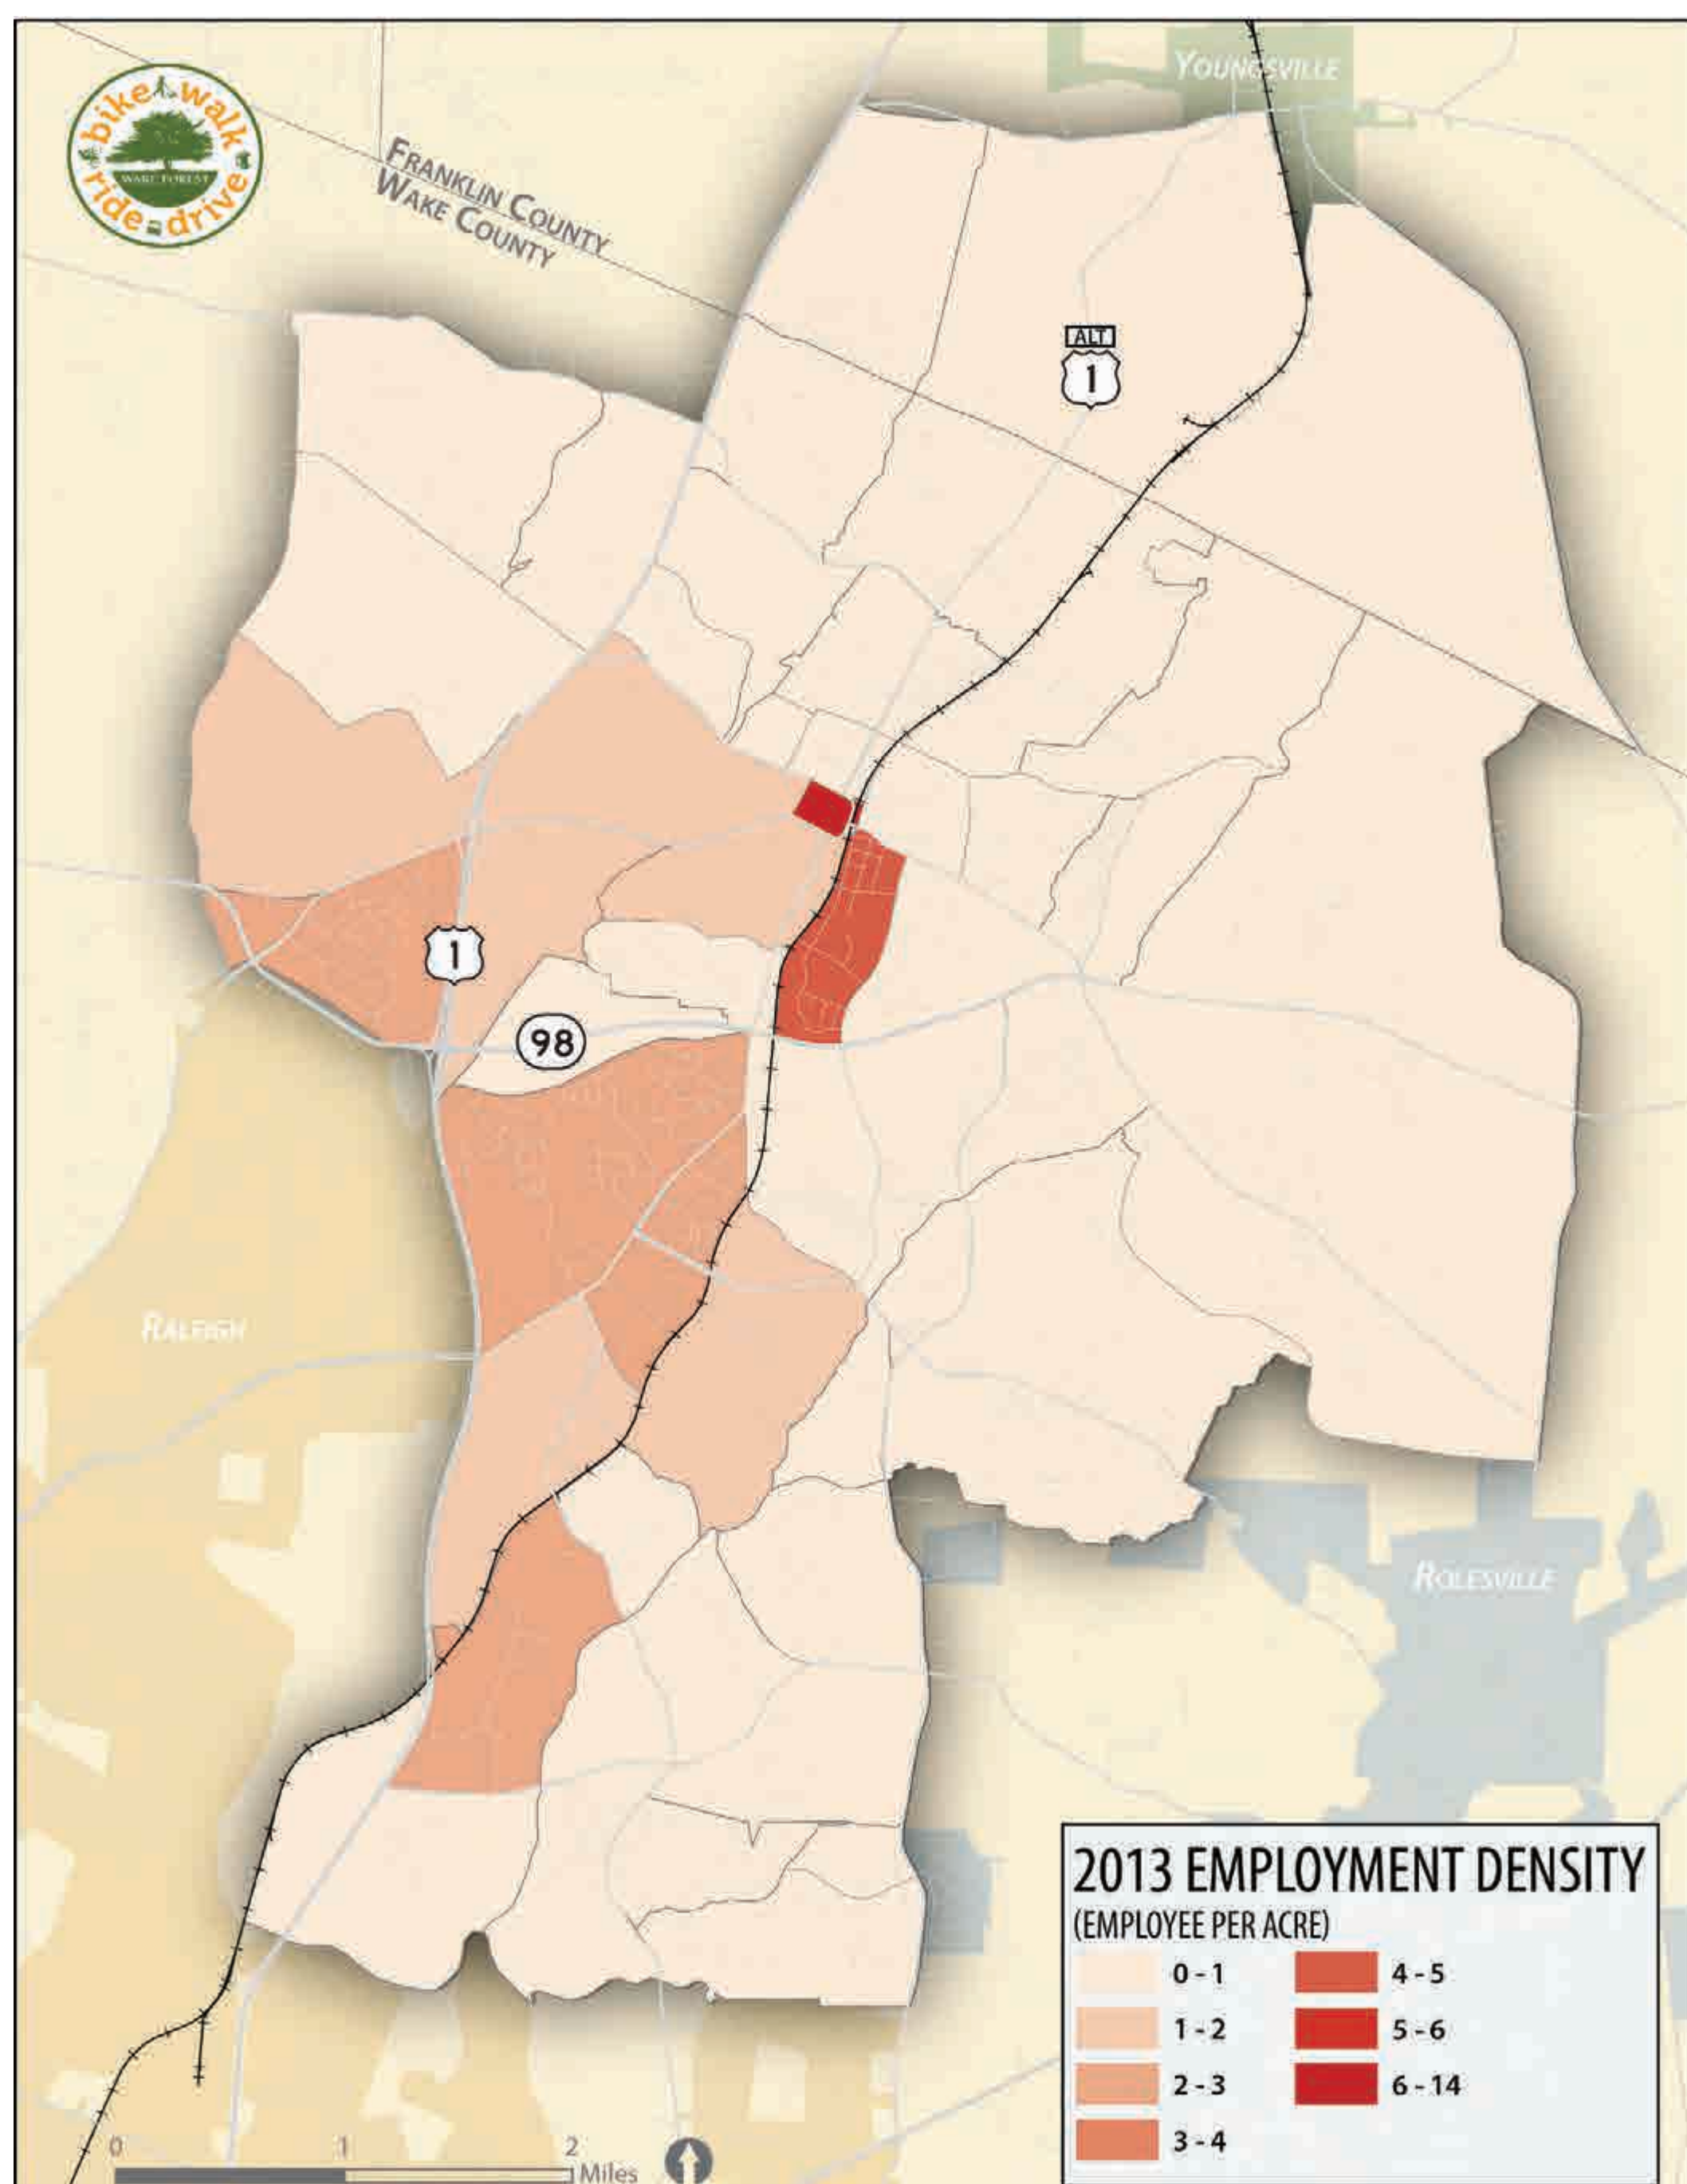

Demographics | Population and Employment Densities (2013 and 2045)

This map shows the population density in and around the Town of Wake Forest in 2013 as per the Triangle Regional Model.
Total Population (2013) - 42,534

This map shows the population density in and around the Town of Wake Forest in 2045 as per the Triangle Regional Model (modified).
Total Population (2045) - 74,663

This map shows the employment density in and around the Town of Wake Forest in 2013 as per the Triangle Regional Model.
Total Population (2013) - 12,936

This map shows the employment density in and around the Town of Wake Forest in 2045 as per the Triangle Regional Model (modified).
Total Population (2045) - 19,778