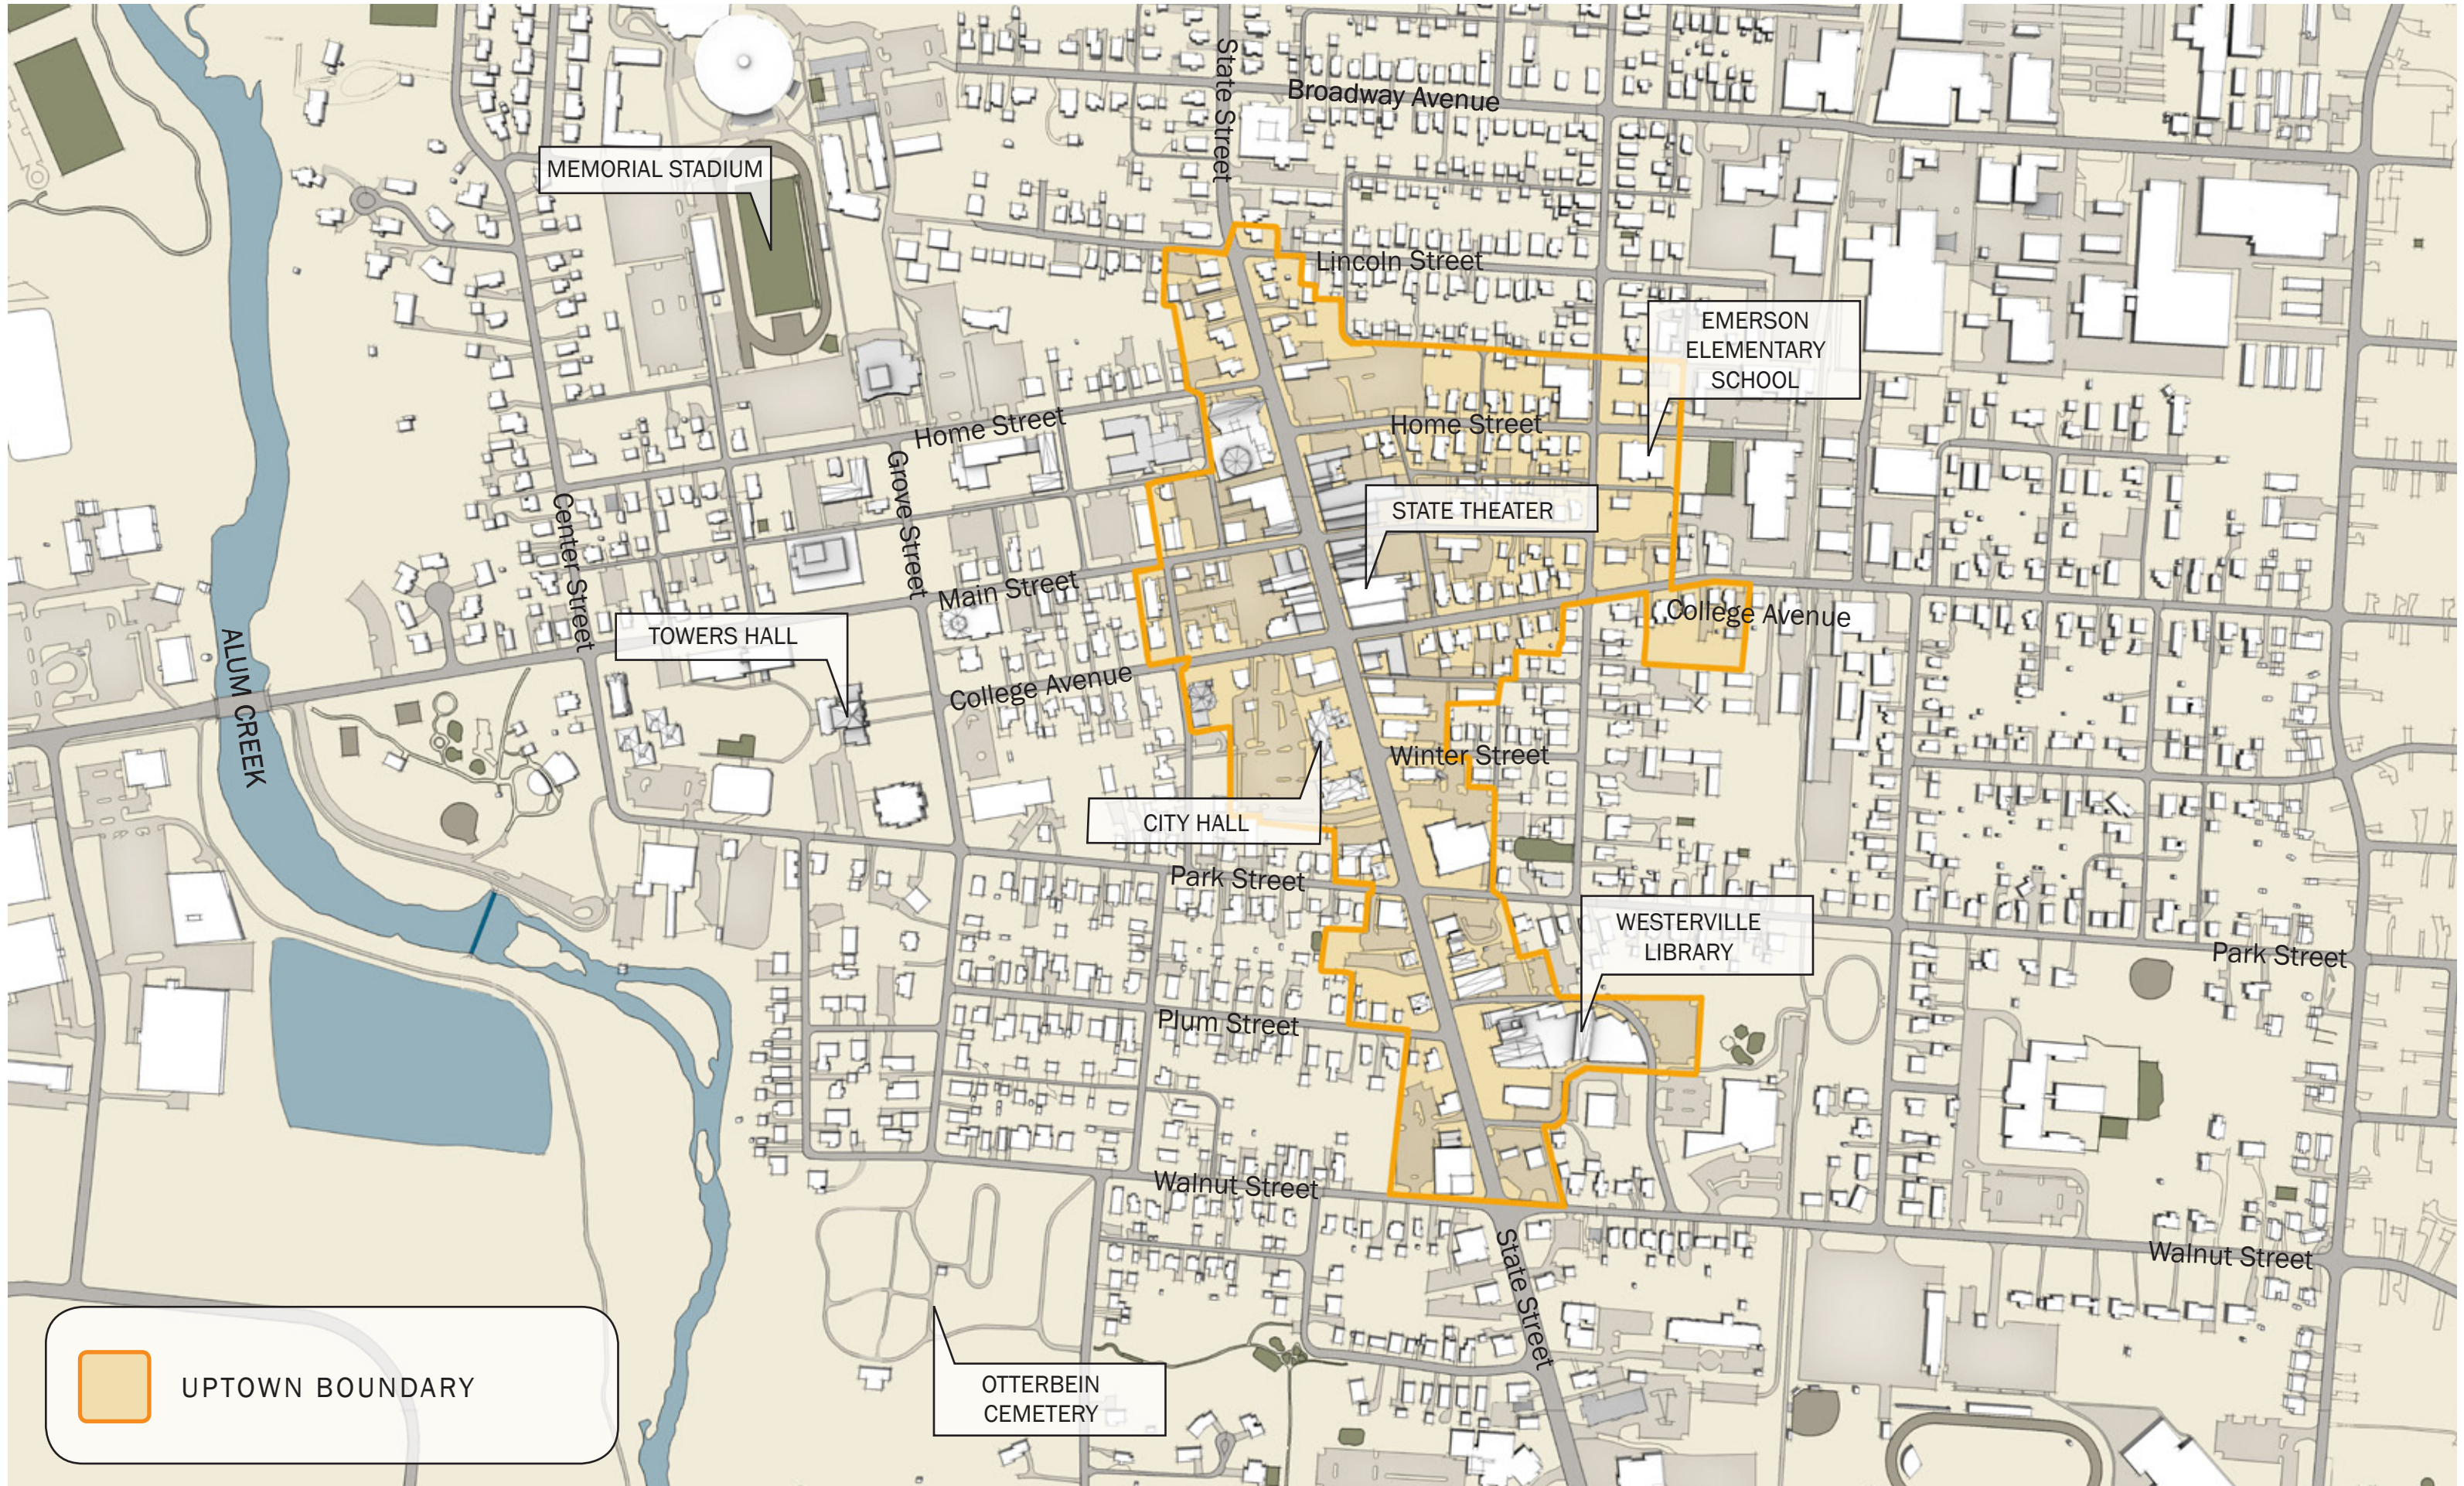

plan
UPTOWN
WESTERVILLE

EXISTING CONDITIONS

UPTOWN WESTERVILLE BOUNDARY

UPTOWN WESTERVILLE PROPERTY BOUNDARIES

UPTOWN WESTERVILLE & OTTERBEIN BOUNDARIES

UPTOWN WESTERVILLE & OTTERBEIN WALKSHEDS

UPTOWN WESTERVILLE GREEN SPACE

UPTOWN WESTERVILLE TRAFFIC & CONNECTIONS

UPTOWN WESTERVILLE TRANSIT ACCESS

UPTOWN WESTERVILLE PARKING

UPTOWN WESTERVILLE PARKING DISTRIBUTION