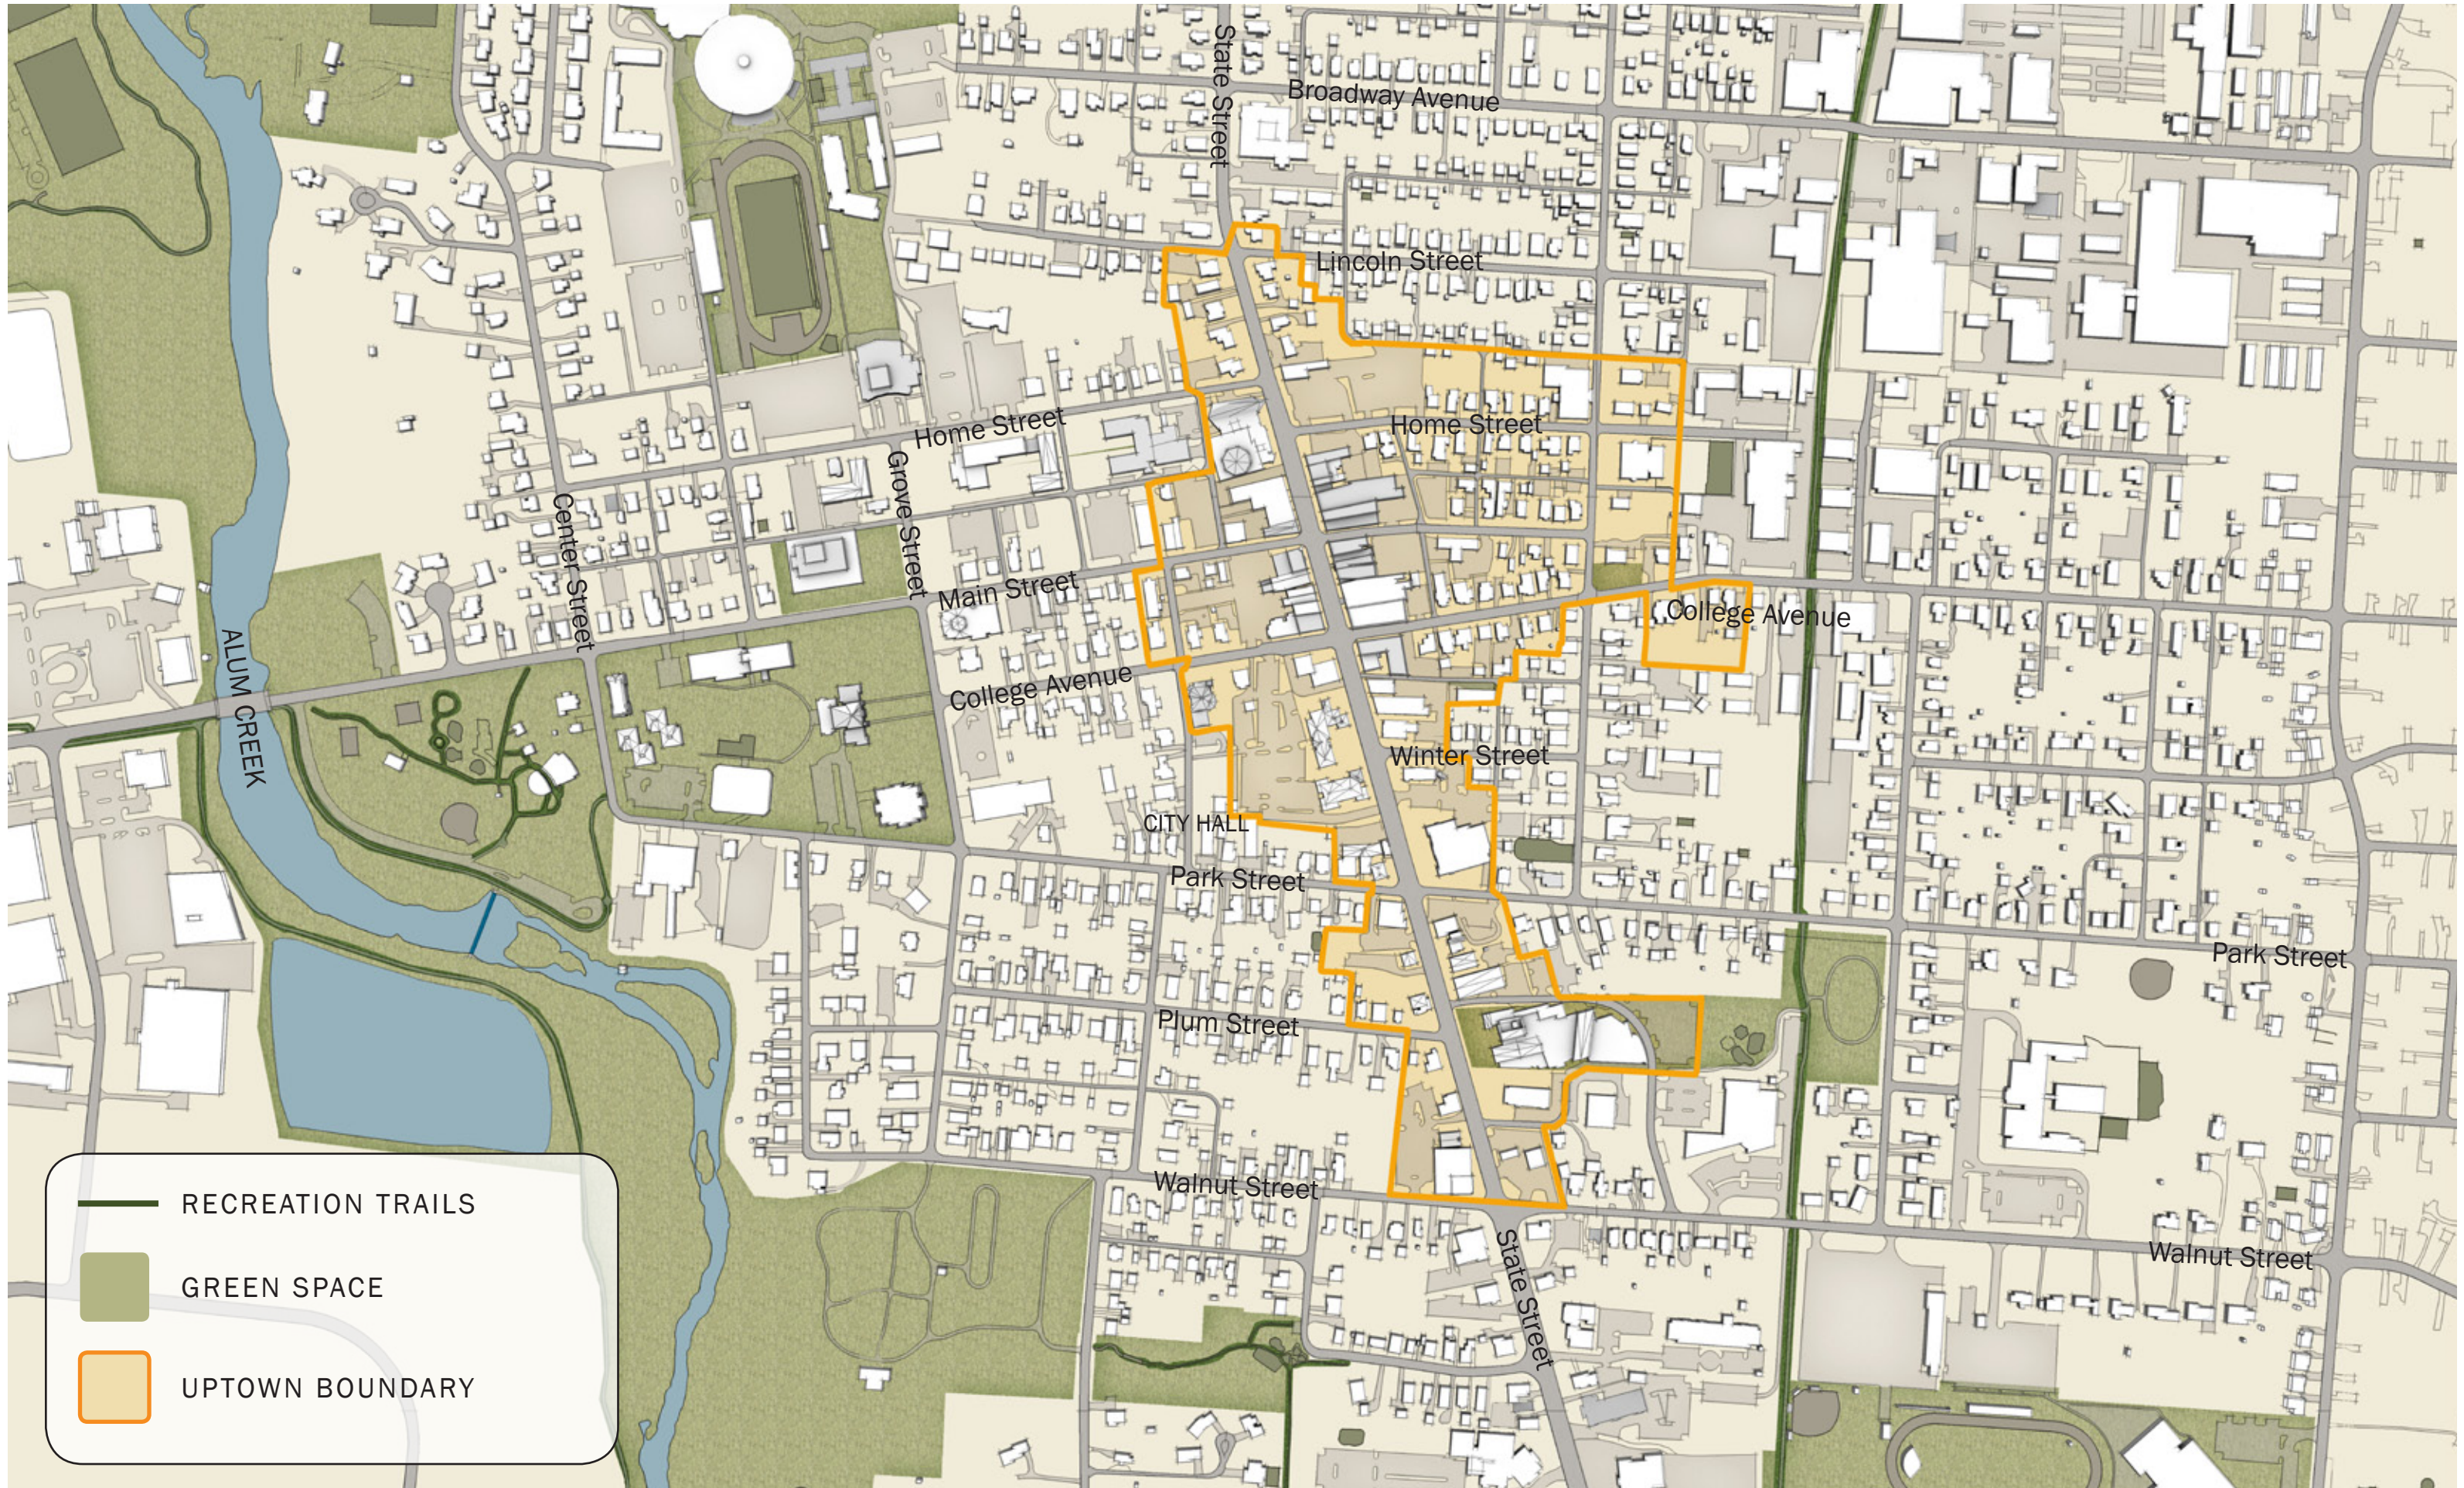

plan
UPTOWN
WESTERVILLE

EXISTING CONDITIONS

UPTOWN WESTERVILLE BOUNDARY

UPTOWN WESTERVILLE PROPERTY BOUNDARIES

UPTOWN WESTERVILLE & OTTERBEIN BOUNDARIES

UPTOWN WESTERVILLE & OTTERBEIN WALKSHEDS

UPTOWN WESTERVILLE GREEN SPACE

UPTOWN WESTERVILLE TRAFFIC & CONNECTIONS

UPTOWN WESTERVILLE TRANSIT ACCESS

UPTOWN WESTERVILLE PARKING

UPTOWN WESTERVILLE PARKING DISTRIBUTION