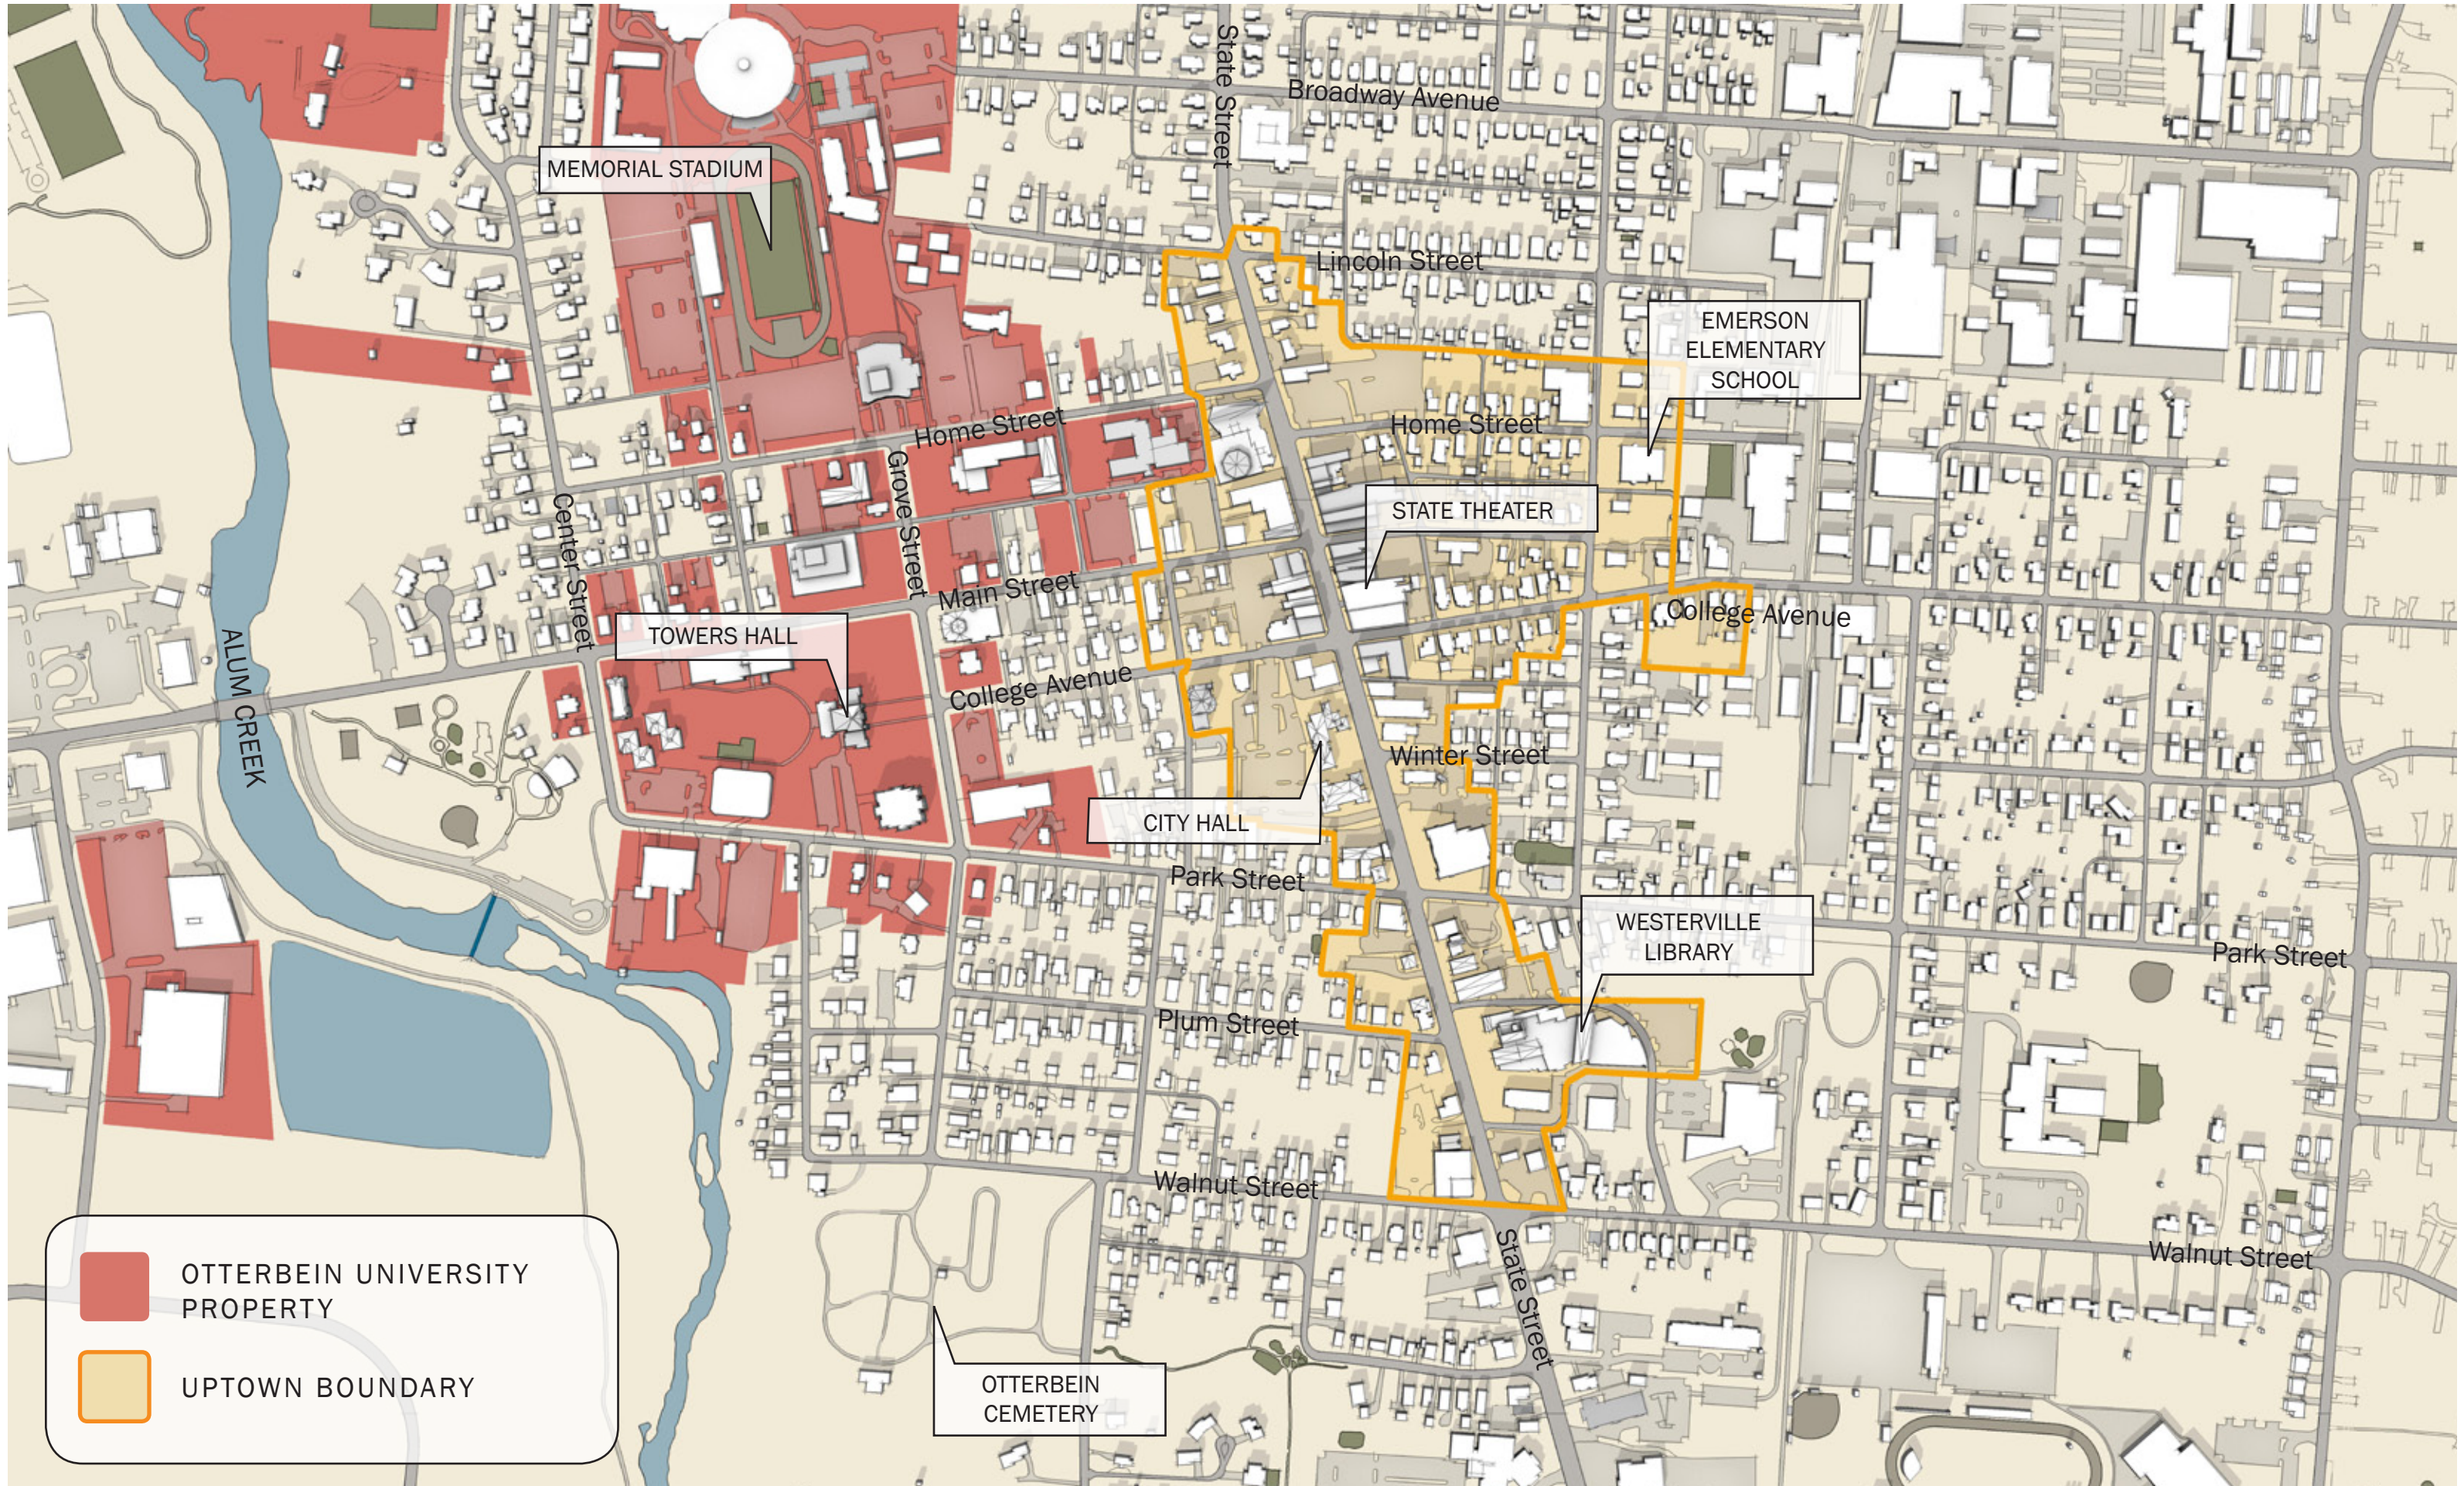

plan
UPTOWN
WESTERVILLE

EXISTING CONDITIONS

UPTOWN WESTERVILLE BOUNDARY

UPTOWN WESTERVILLE PROPERTY BOUNDARIES

UPTOWN WESTERVILLE & OTTERBEIN BOUNDARIES

UPTOWN WESTERVILLE & OTTERBEIN WALKSHEDS

UPTOWN WESTERVILLE GREEN SPACE

UPTOWN WESTERVILLE TRAFFIC & CONNECTIONS

UPTOWN WESTERVILLE TRANSIT ACCESS

UPTOWN WESTERVILLE PARKING

UPTOWN WESTERVILLE PARKING DISTRIBUTION