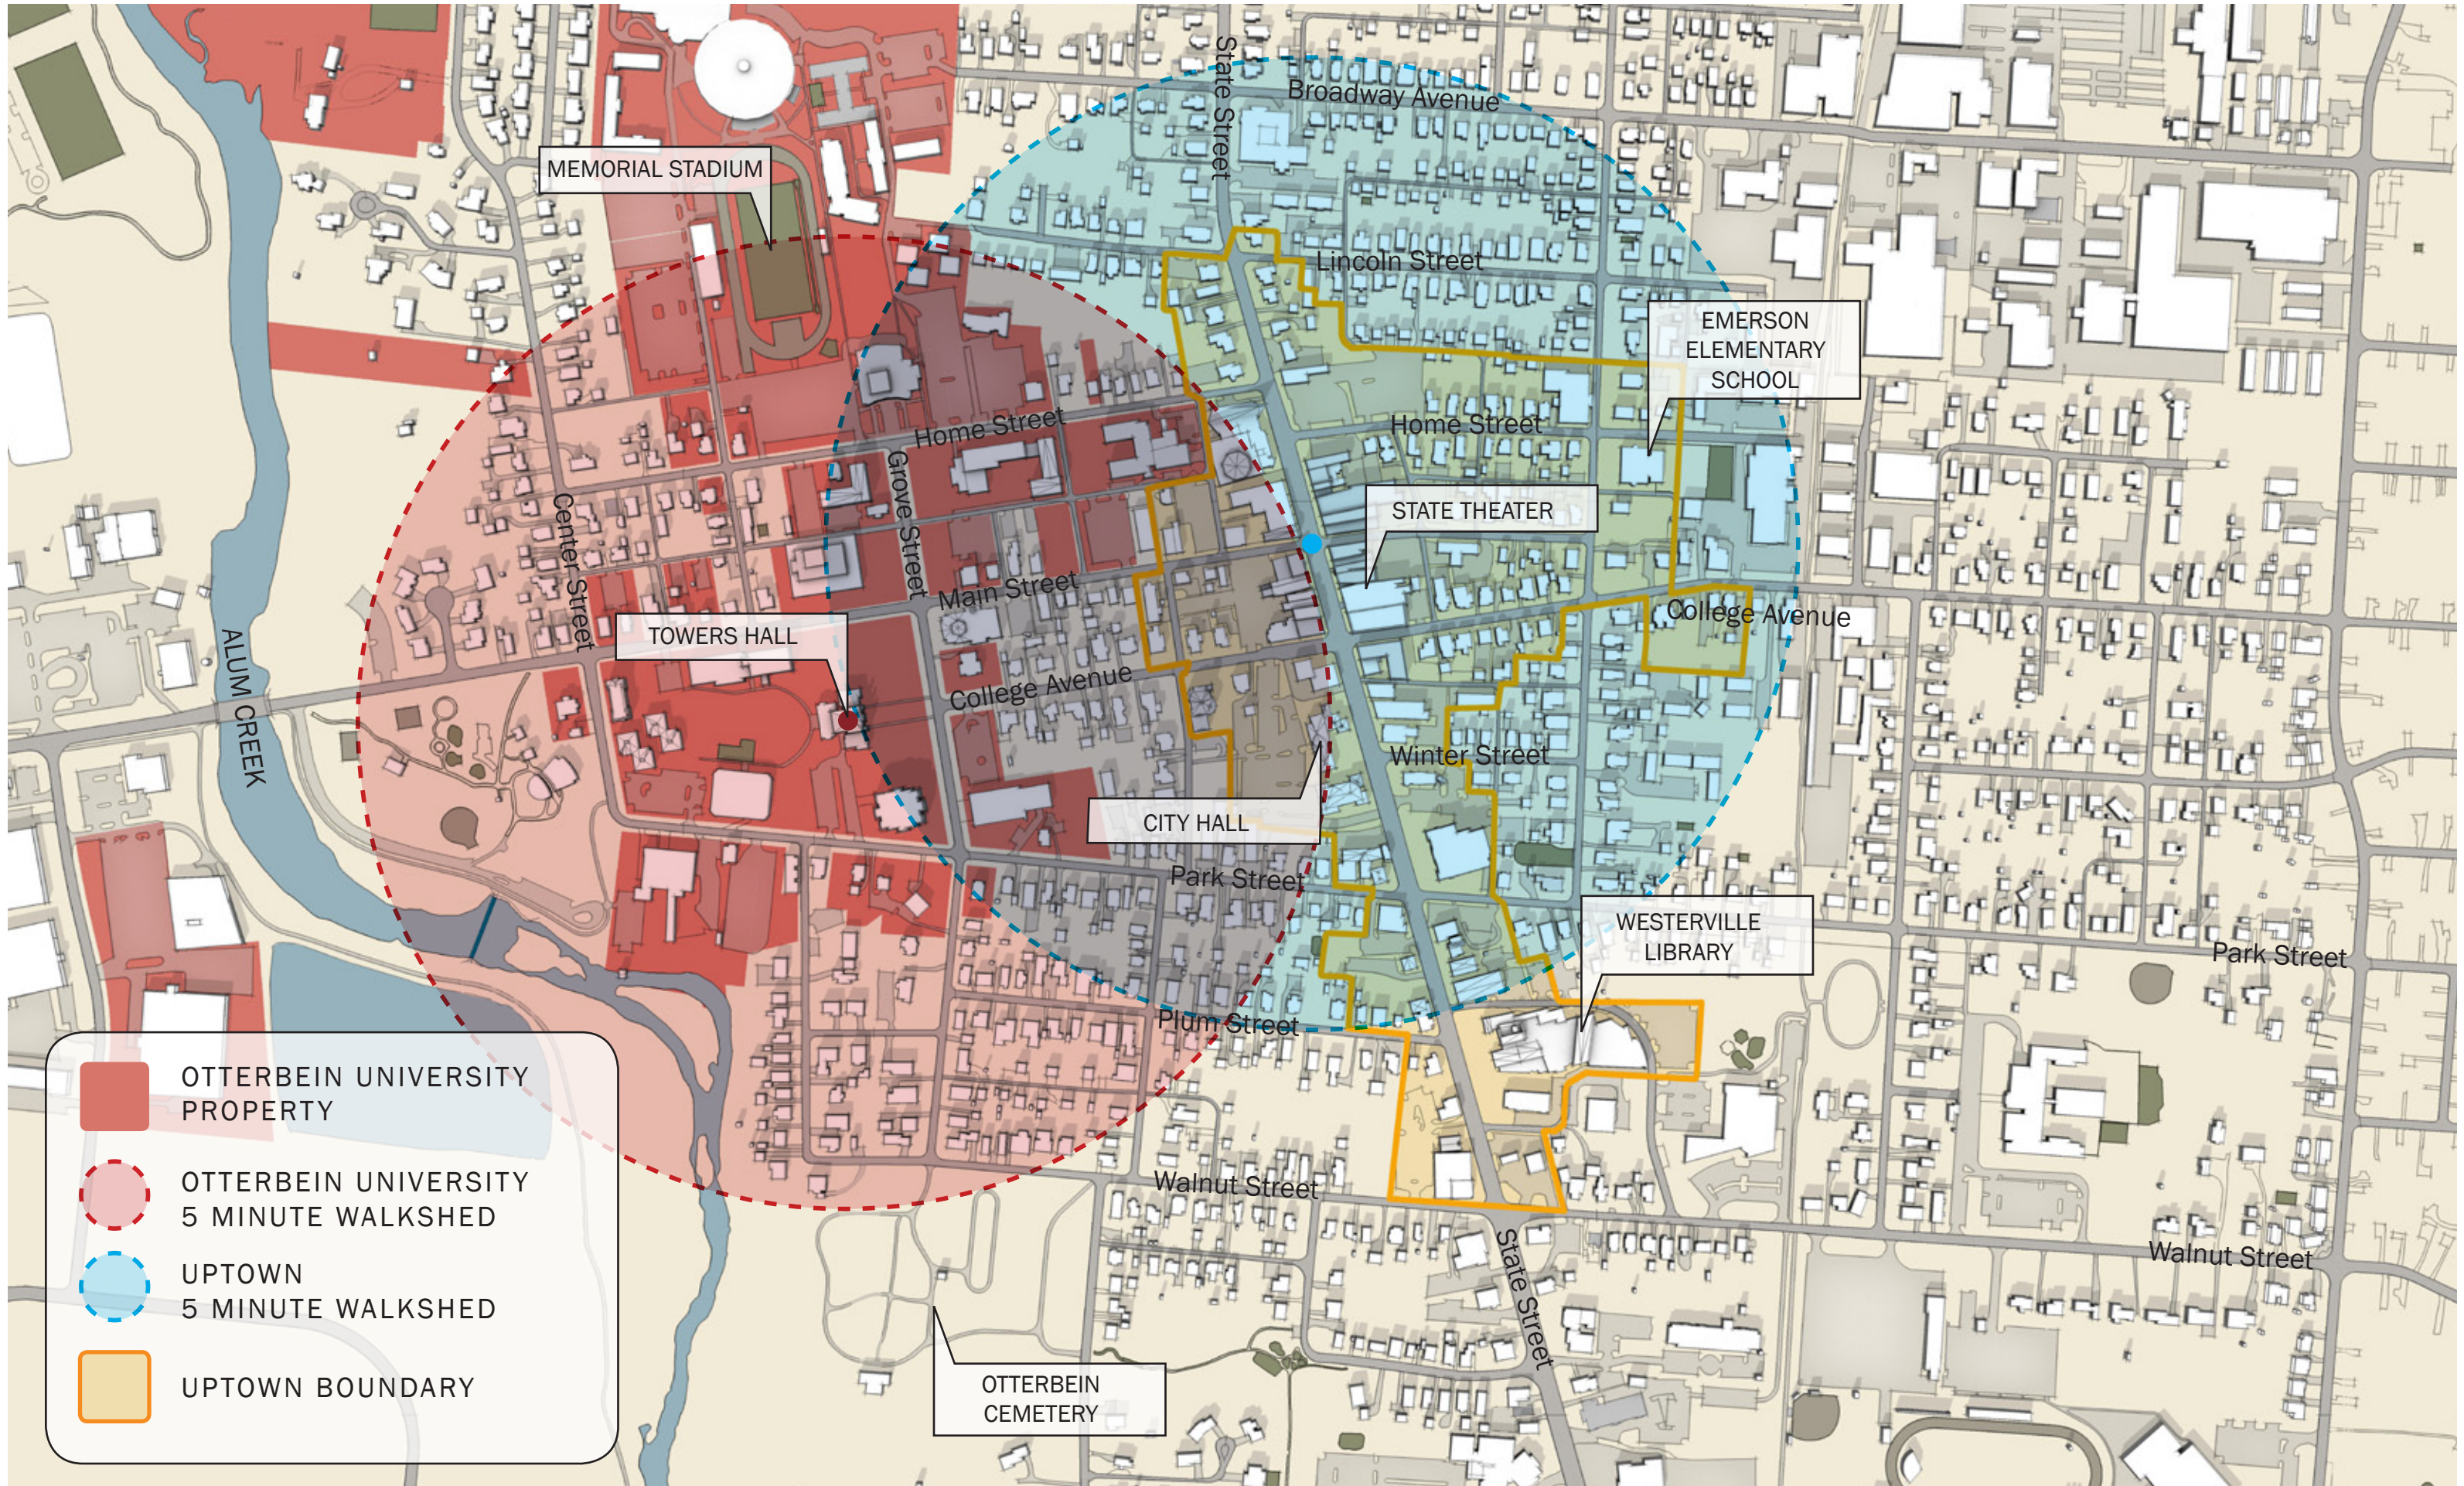

plan
UPTOWN
WESTERVILLE

EXISTING CONDITIONS

UPTOWN WESTERVILLE BOUNDARY

UPTOWN WESTERVILLE PROPERTY BOUNDARIES

UPTOWN WESTERVILLE & OTTERBEIN BOUNDARIES

UPTOWN WESTERVILLE & OTTERBEIN WALKSHEDS

UPTOWN WESTERVILLE GREEN SPACE

UPTOWN WESTERVILLE TRAFFIC & CONNECTIONS

UPTOWN WESTERVILLE TRANSIT ACCESS

UPTOWN WESTERVILLE PARKING

UPTOWN WESTERVILLE PARKING DISTRIBUTION