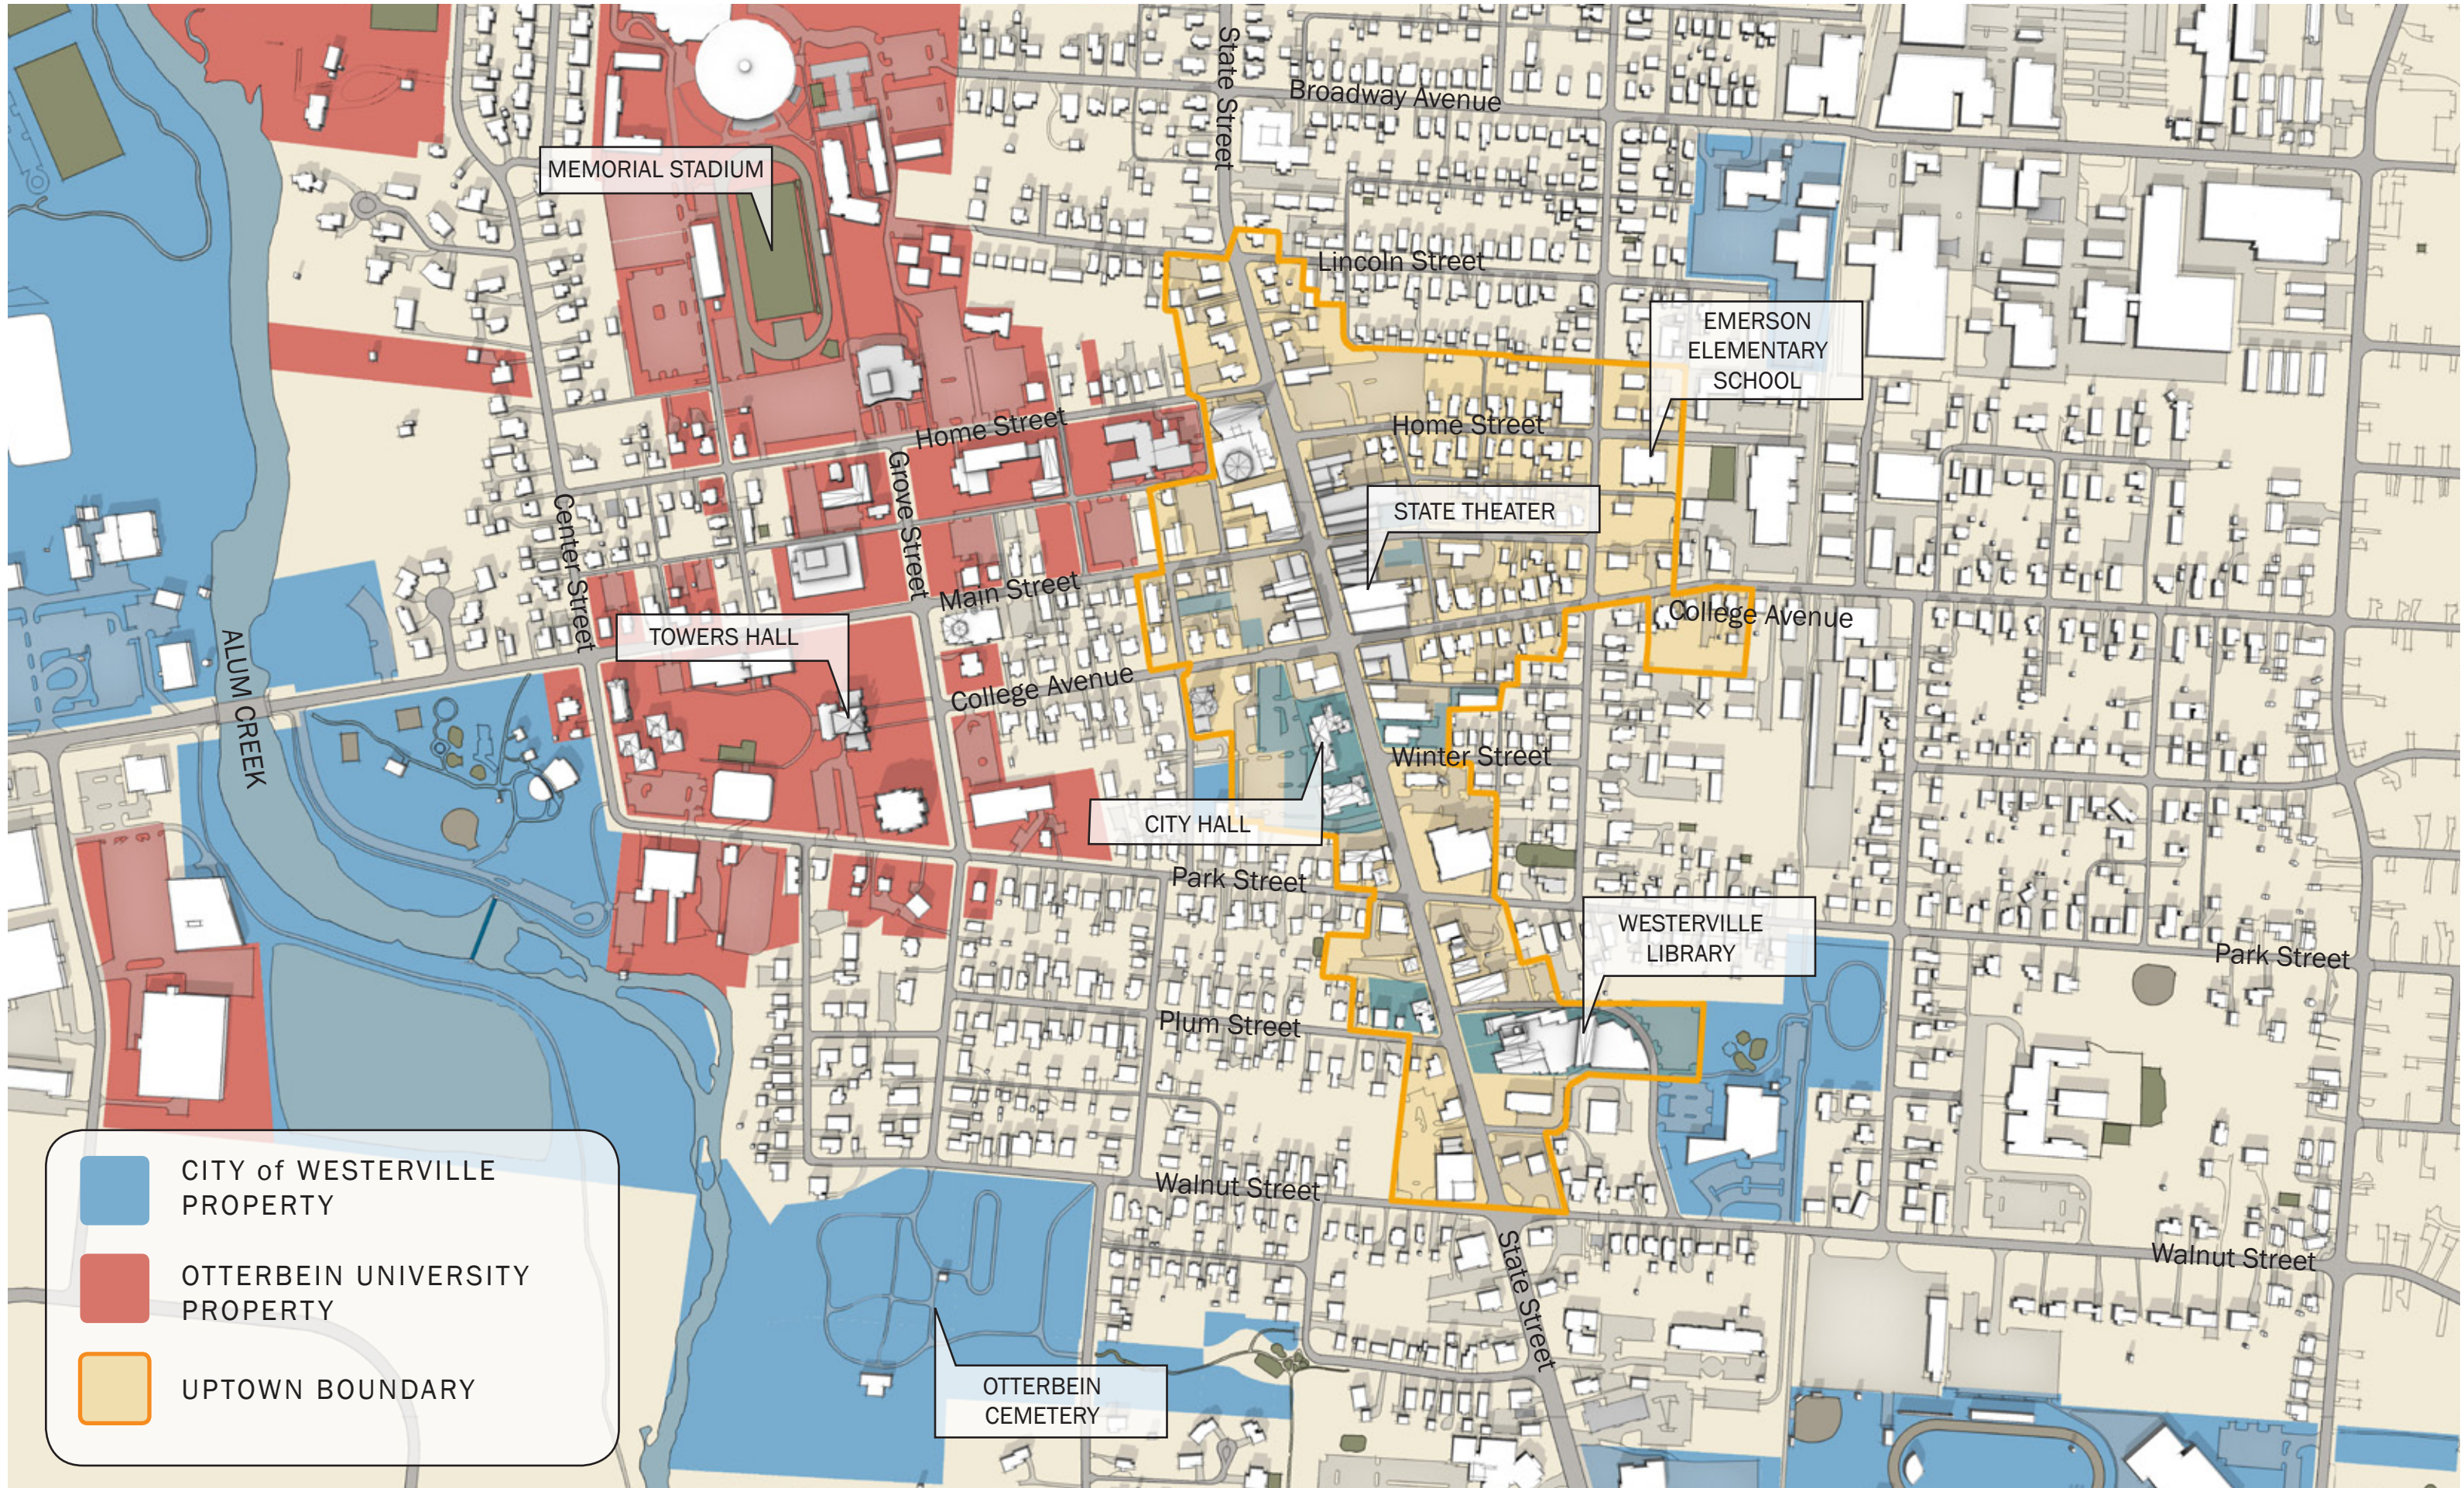

plan
UPTOWN
WESTERVILLE

EXISTING CONDITIONS

UPTOWN WESTERVILLE BOUNDARY

UPTOWN WESTERVILLE PROPERTY BOUNDARIES

UPTOWN WESTERVILLE & OTTERBEIN BOUNDARIES

UPTOWN WESTERVILLE & OTTERBEIN WALKSHEDS

UPTOWN WESTERVILLE GREEN SPACE

UPTOWN WESTERVILLE TRAFFIC & CONNECTIONS

UPTOWN WESTERVILLE TRANSIT ACCESS

UPTOWN WESTERVILLE PARKING

UPTOWN WESTERVILLE PARKING DISTRIBUTION