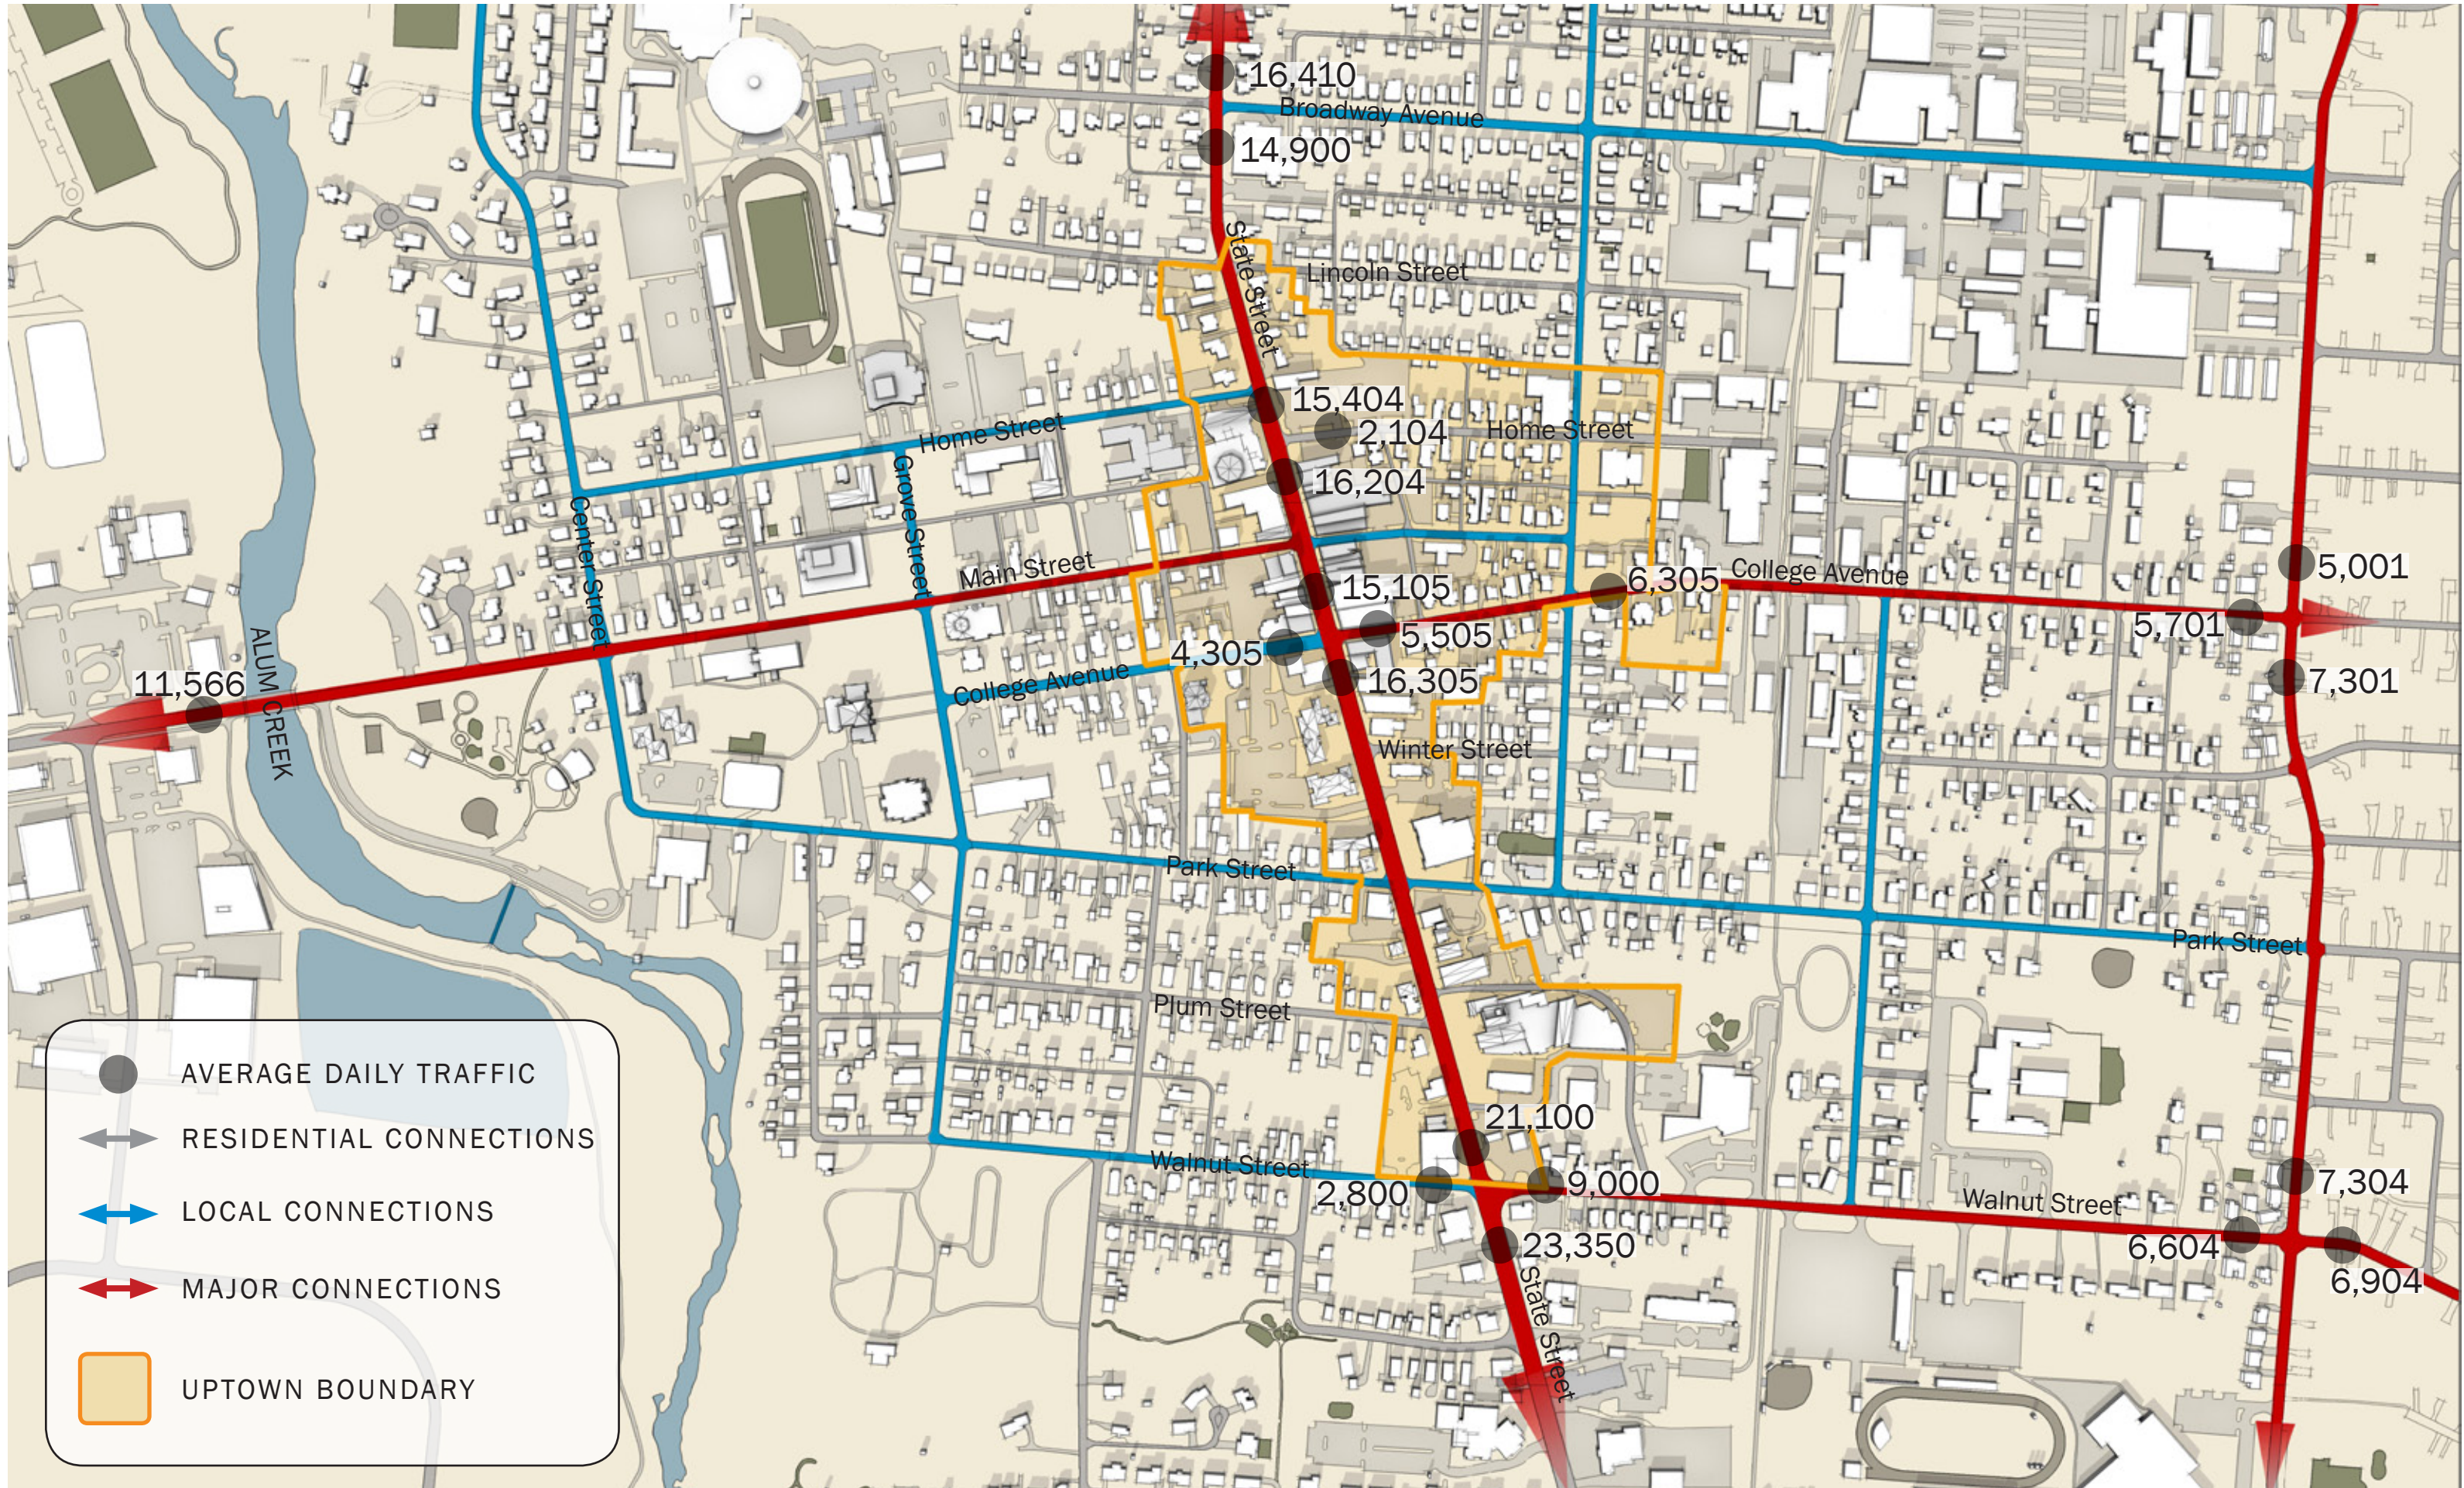

plan
UPTOWN
WESTERVILLE

EXISTING CONDITIONS

UPTOWN WESTERVILLE BOUNDARY

UPTOWN WESTERVILLE PROPERTY BOUNDARIES

UPTOWN WESTERVILLE & OTTERBEIN BOUNDARIES

UPTOWN WESTERVILLE & OTTERBEIN WALKSHEDS

UPTOWN WESTERVILLE GREEN SPACE

UPTOWN WESTERVILLE TRAFFIC & CONNECTIONS

UPTOWN WESTERVILLE TRANSIT ACCESS

UPTOWN WESTERVILLE PARKING

UPTOWN WESTERVILLE PARKING DISTRIBUTION