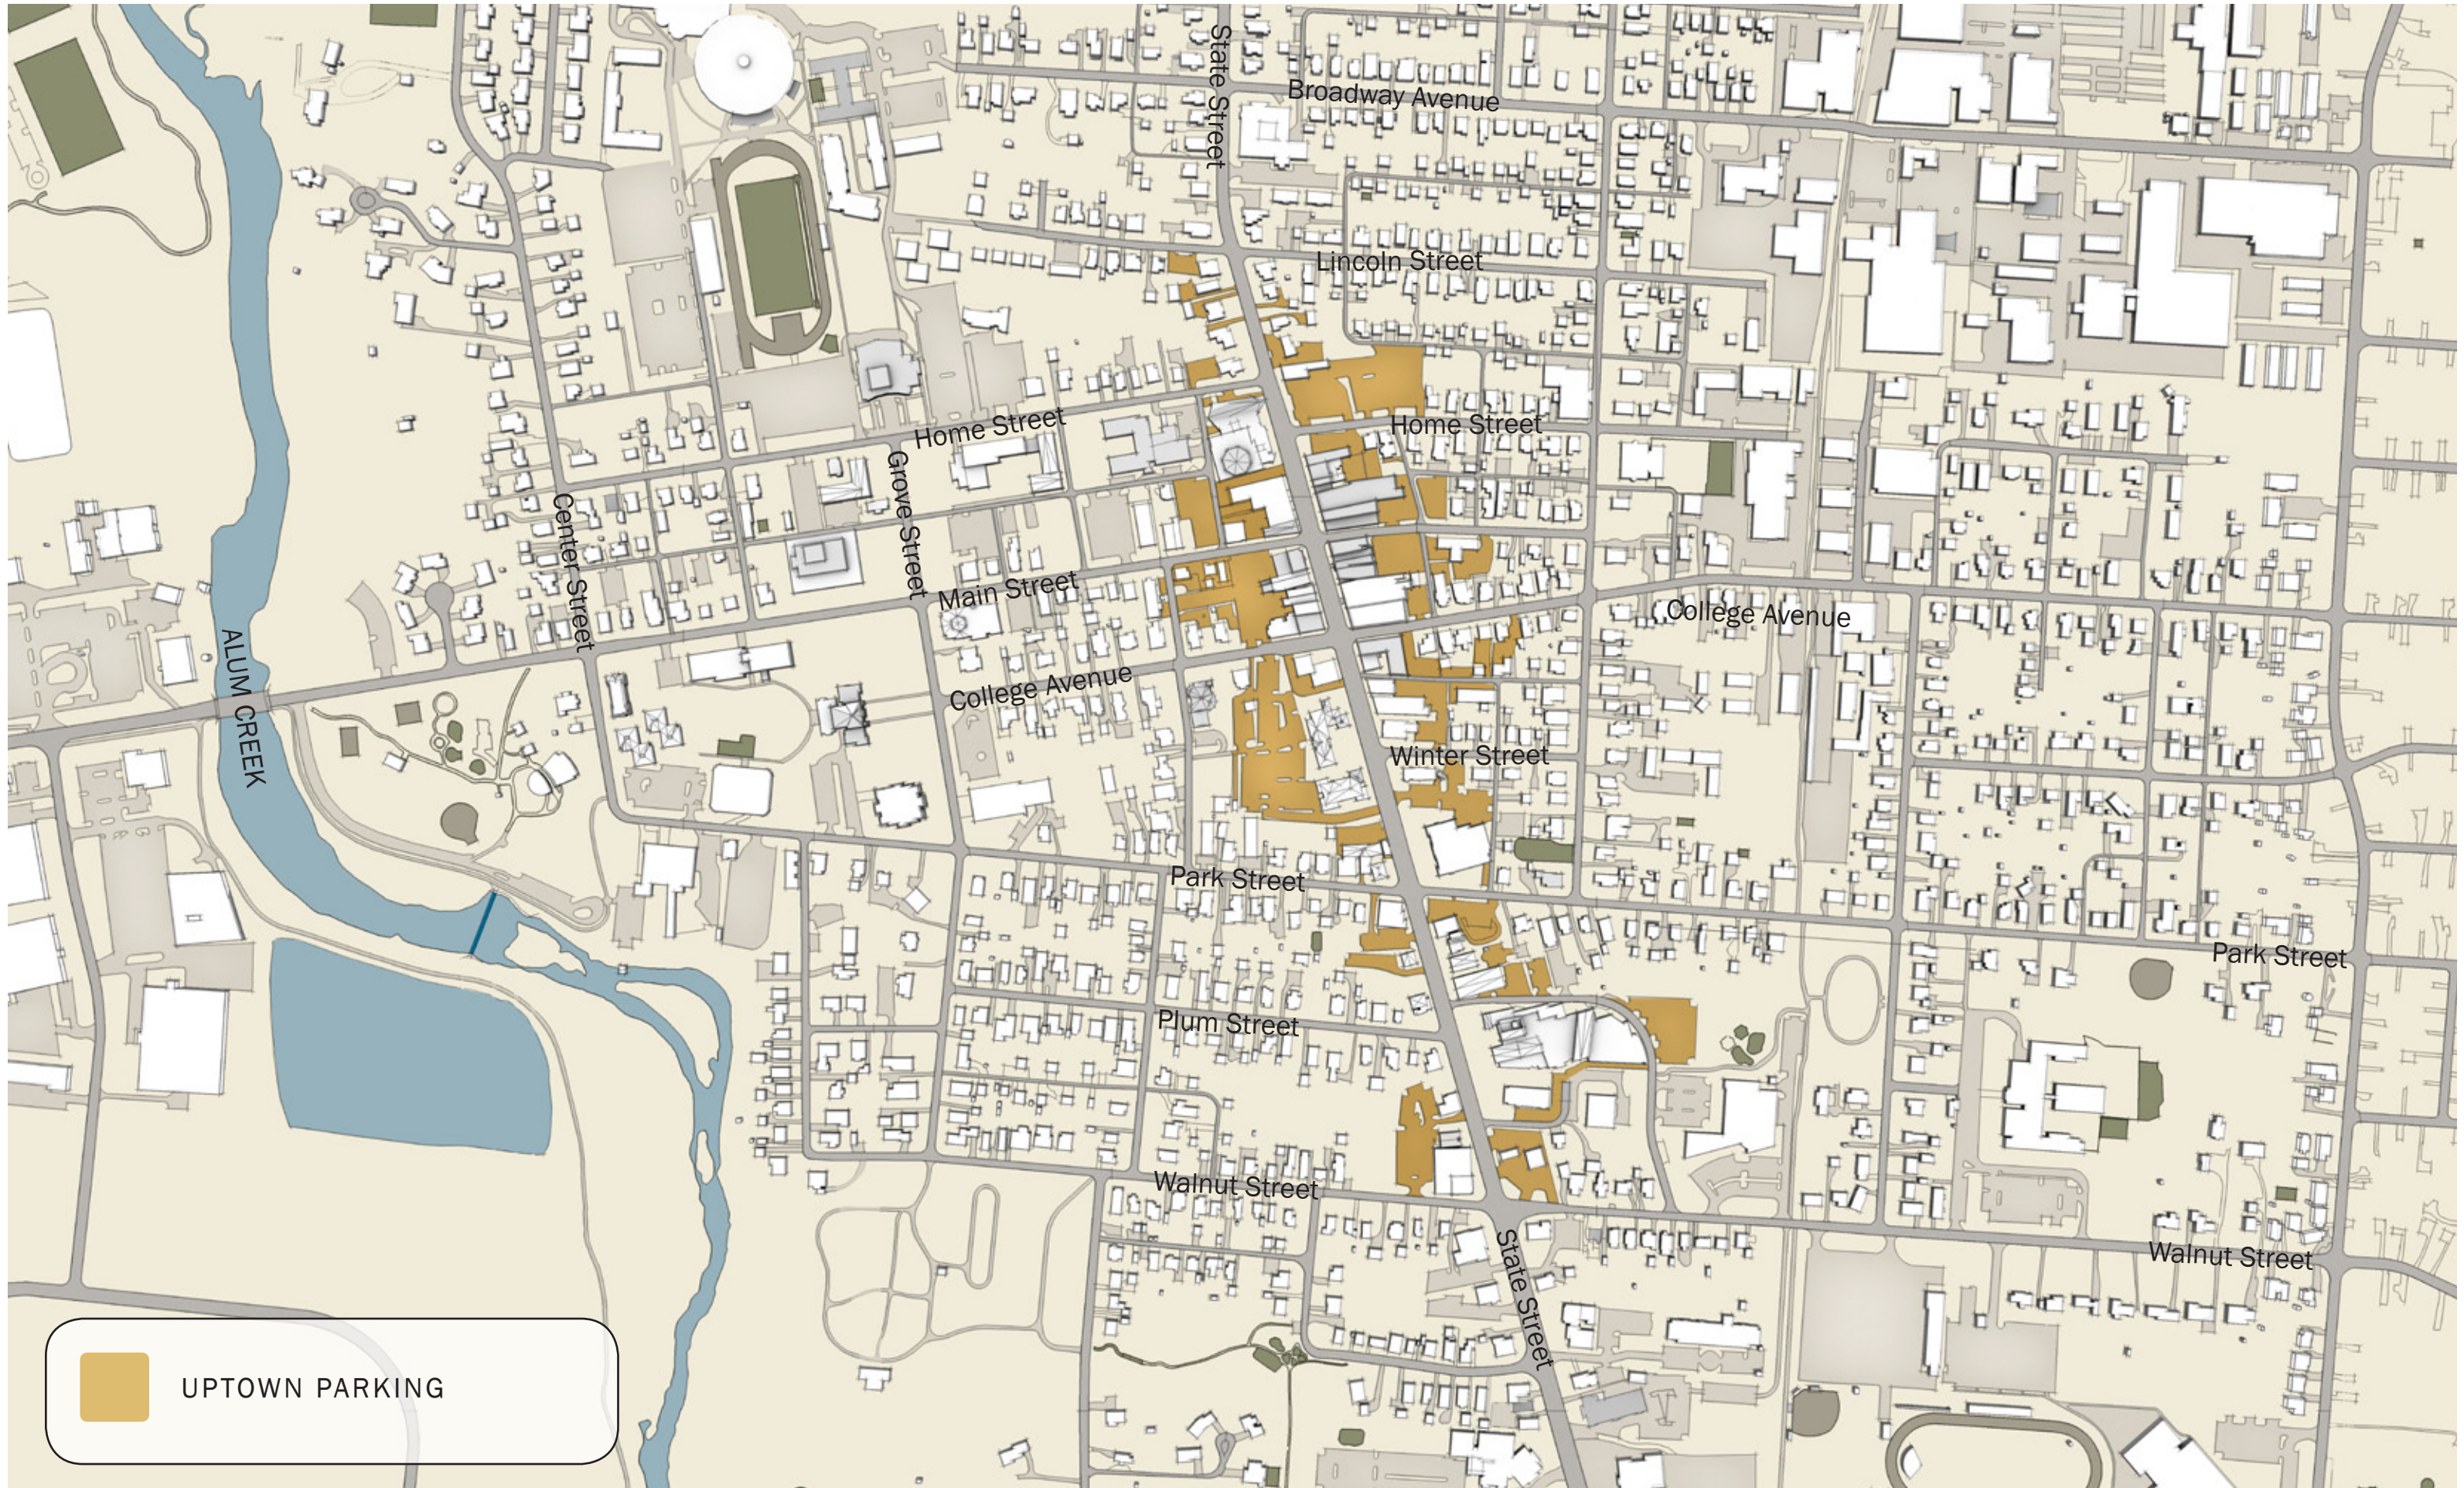

plan
UPTOWN
WESTERVILLE

EXISTING CONDITIONS

UPTOWN WESTERVILLE BOUNDARY

UPTOWN WESTERVILLE PROPERTY BOUNDARIES

UPTOWN WESTERVILLE & OTTERBEIN BOUNDARIES

UPTOWN WESTERVILLE & OTTERBEIN WALKSHEDS

UPTOWN WESTERVILLE GREEN SPACE

UPTOWN WESTERVILLE TRAFFIC & CONNECTIONS

UPTOWN WESTERVILLE TRANSIT ACCESS

UPTOWN WESTERVILLE PARKING

UPTOWN WESTERVILLE PARKING DISTRIBUTION