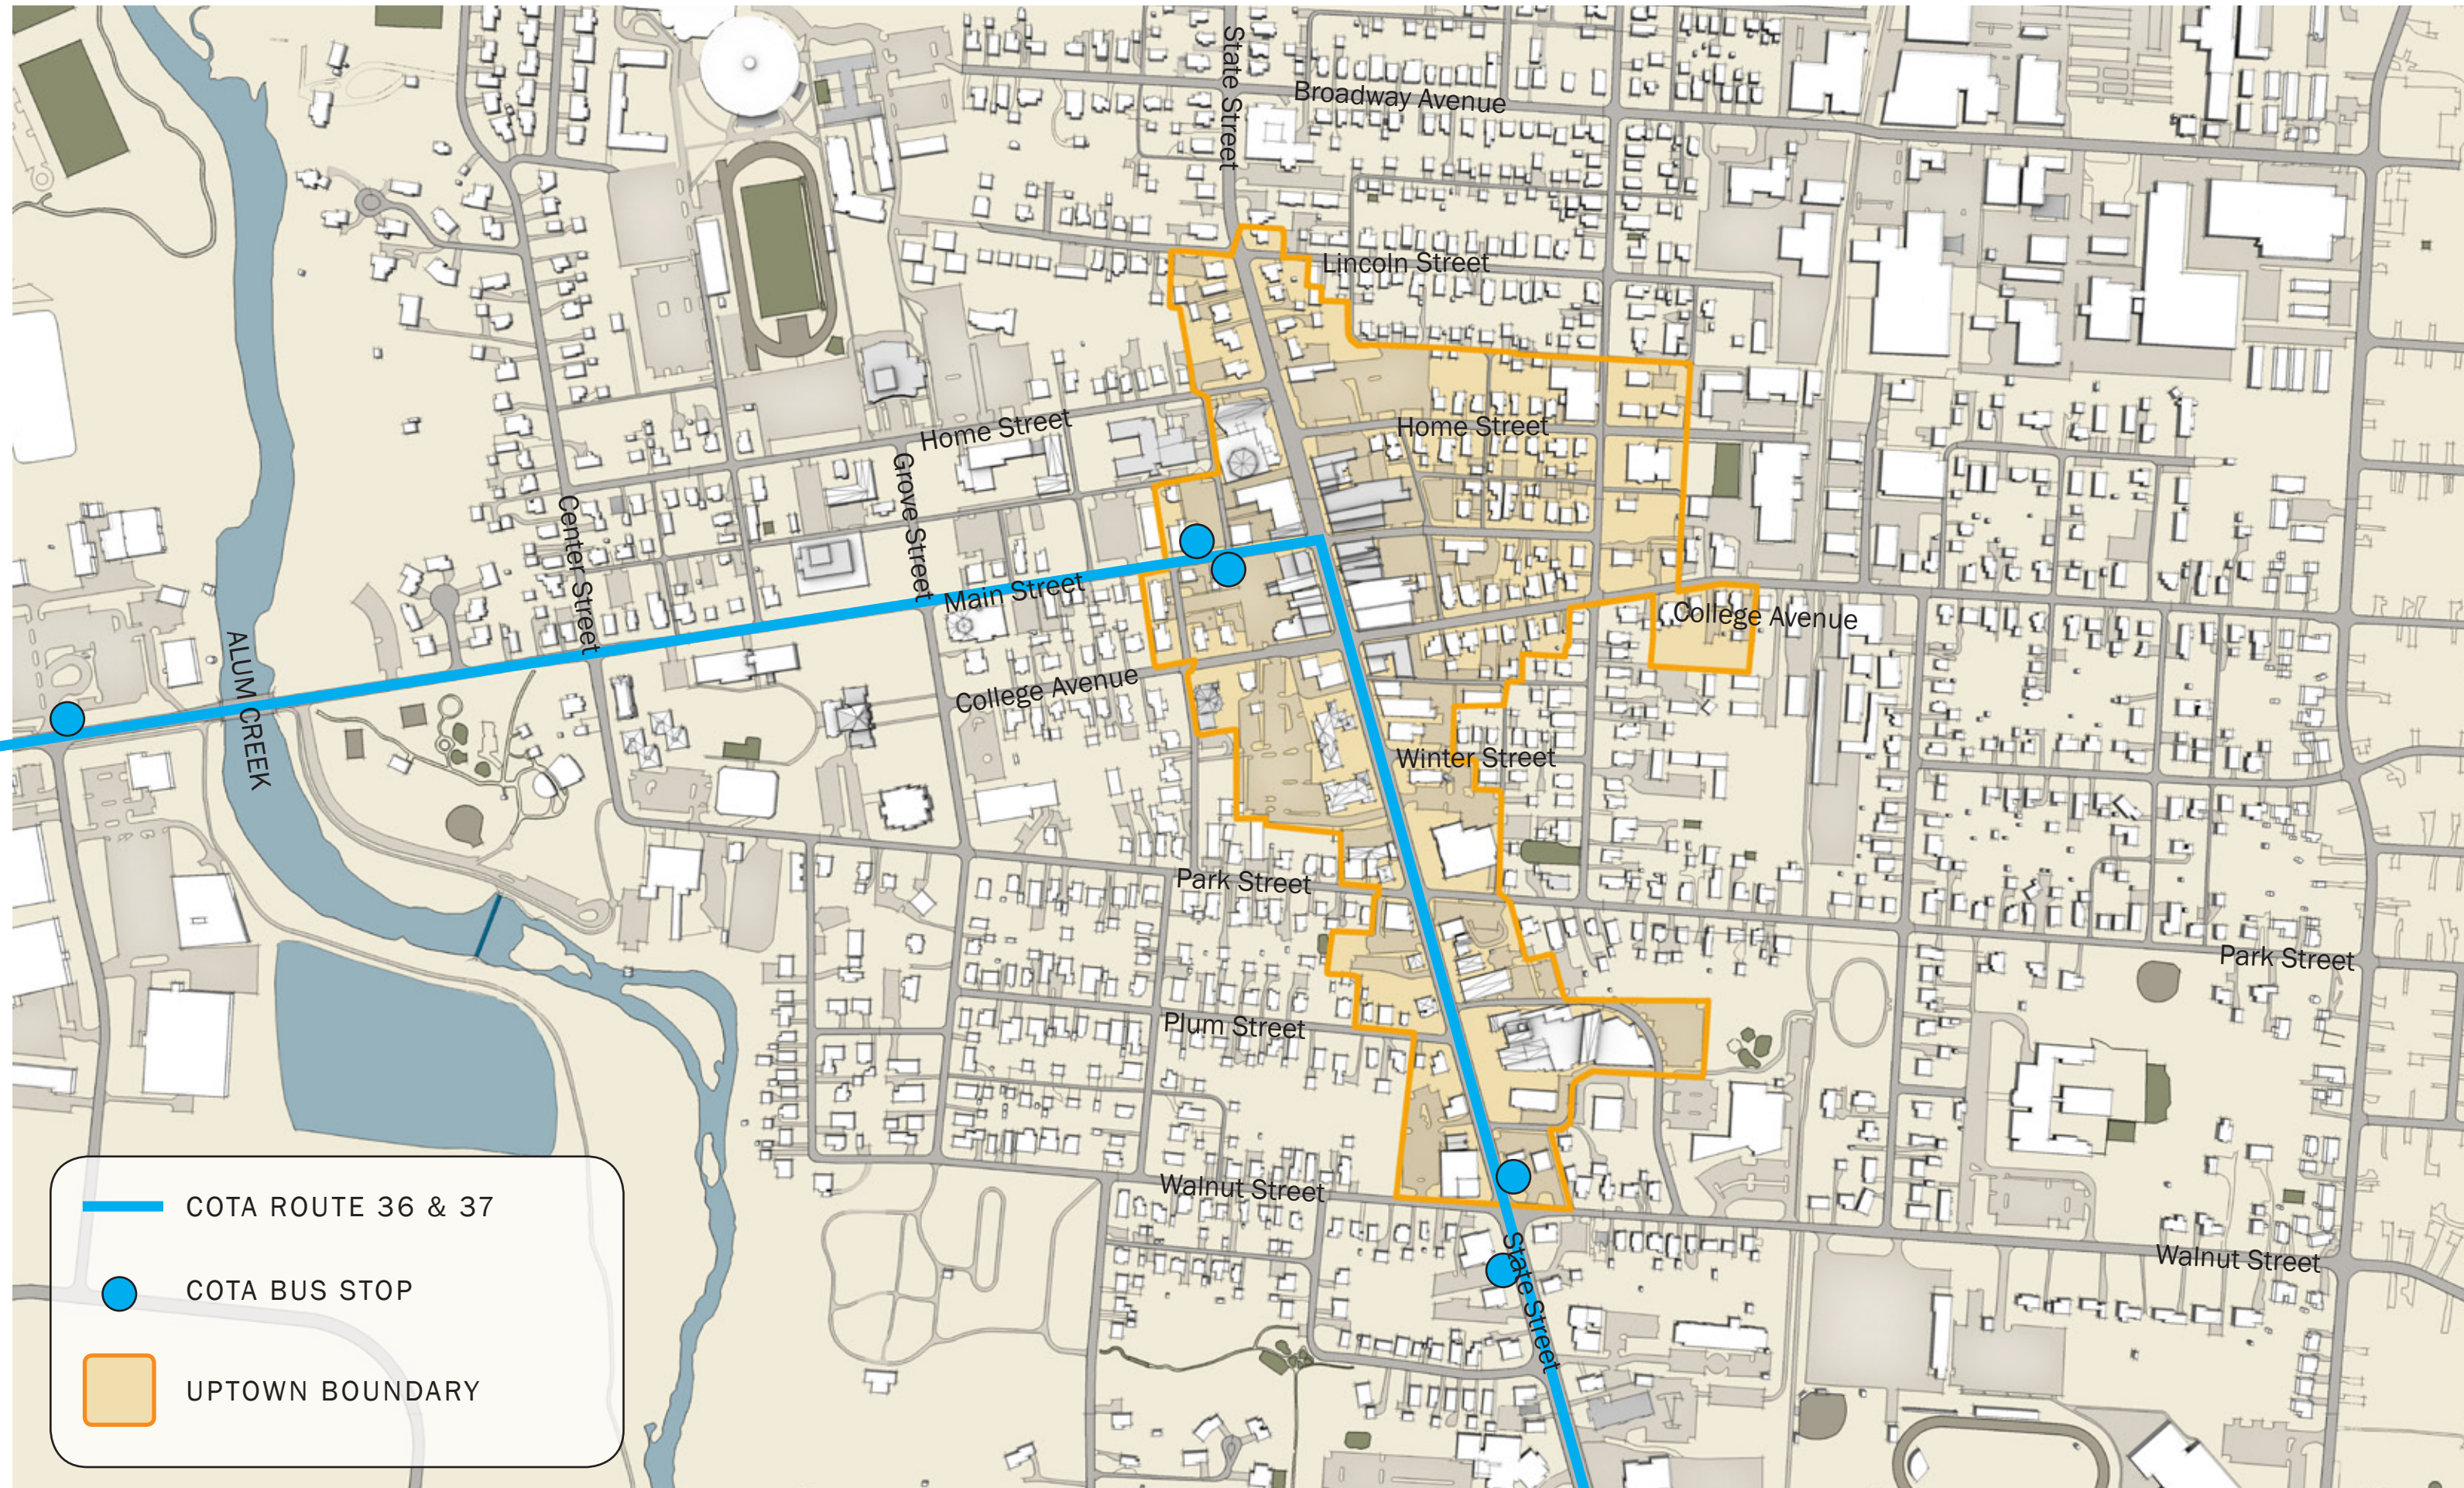

plan
UPTOWN
WESTERVILLE

EXISTING CONDITIONS

UPTOWN WESTERVILLE BOUNDARY

UPTOWN WESTERVILLE PROPERTY BOUNDARIES

UPTOWN WESTERVILLE & OTTERBEIN BOUNDARIES

UPTOWN WESTERVILLE & OTTERBEIN WALKSHEDS

UPTOWN WESTERVILLE GREEN SPACE

UPTOWN WESTERVILLE TRAFFIC & CONNECTIONS

UPTOWN WESTERVILLE TRANSIT ACCESS

UPTOWN WESTERVILLE PARKING

UPTOWN WESTERVILLE PARKING DISTRIBUTION