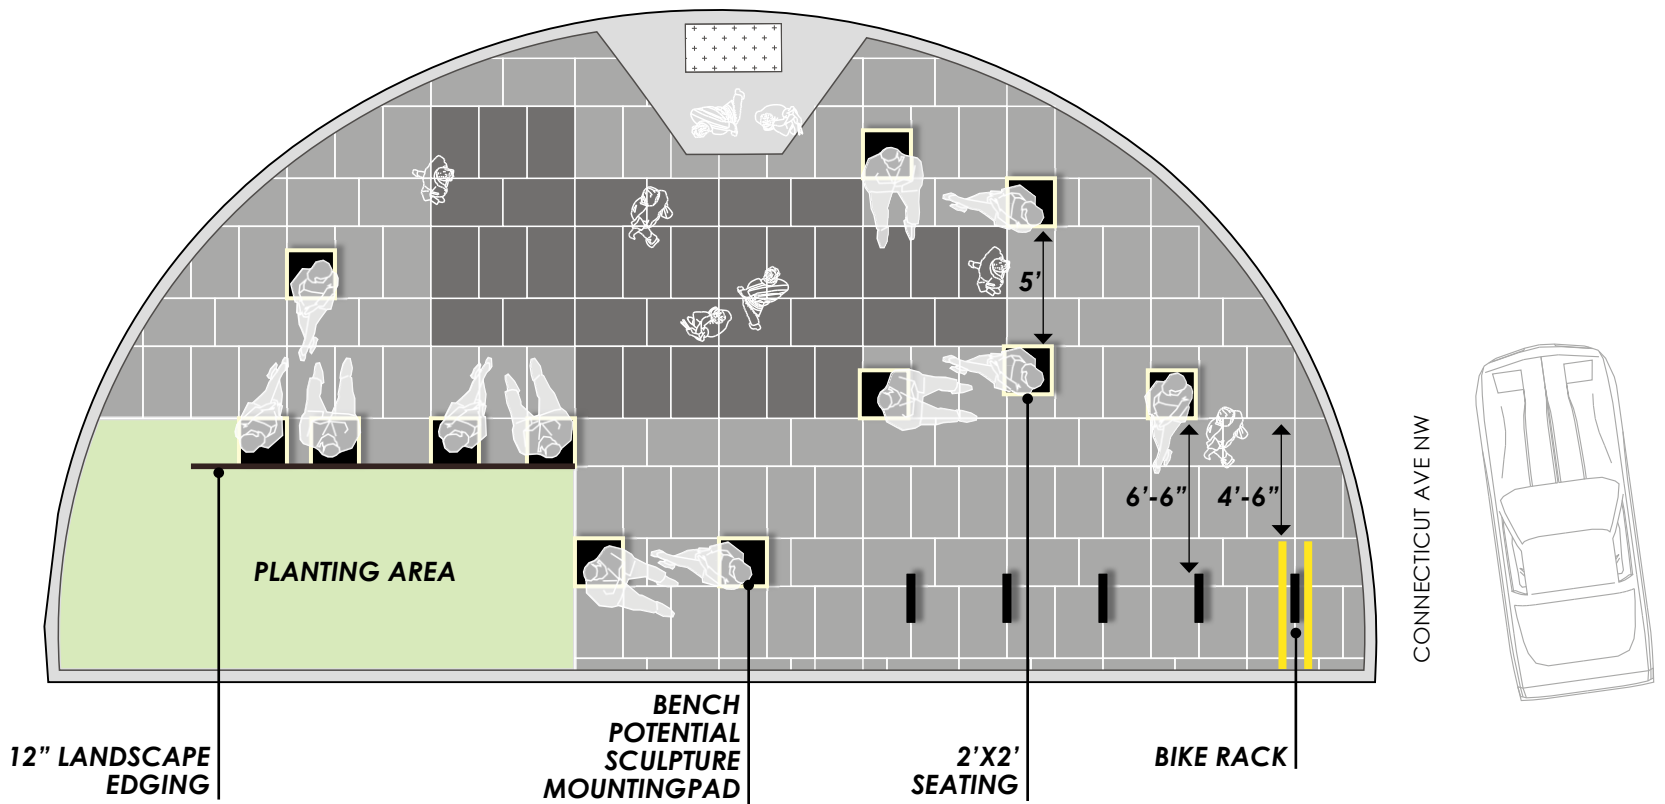

Golden Triangle BID
**Connecticut Avenue
 Overlook Parklet**

ZGF Architects LLP
 Draft 8-15-2014
 scale 1"=10'

Golden Triangle BID
**Connecticut Avenue
 Overlook Parklet**

ZGF Architects LLP
 Draft 8-15-2014
 scale 1"=10'

Golden Triangle BID
**Connecticut Avenue
 Overlook Parklet**

ZGF Architects LLP
 Draft 8-15-2014
 scale 1"=10'

Very Special
Art Gallery

NO
TURN
ON RED

SNOW
EMERGENCY
ROUTE
NO PARKING
DURING
EMERGENCY

CONNECTICUT
1300

Scott Circle
Farragut Square
The White House
National Geographic
Explorer Hall

SUNTRUST
69°

SUNTRUST

Very Special Art Gallery

NO TURN ON RED

SNOW EMERGENCY ROUTE NO PARKING DURING EMERGENCY

CONNECTICUT #1300

Scott Circle
Farragut Square
The White House
National Geographic Explorer Hall

SUNTRUST
69°

SUNTRUST