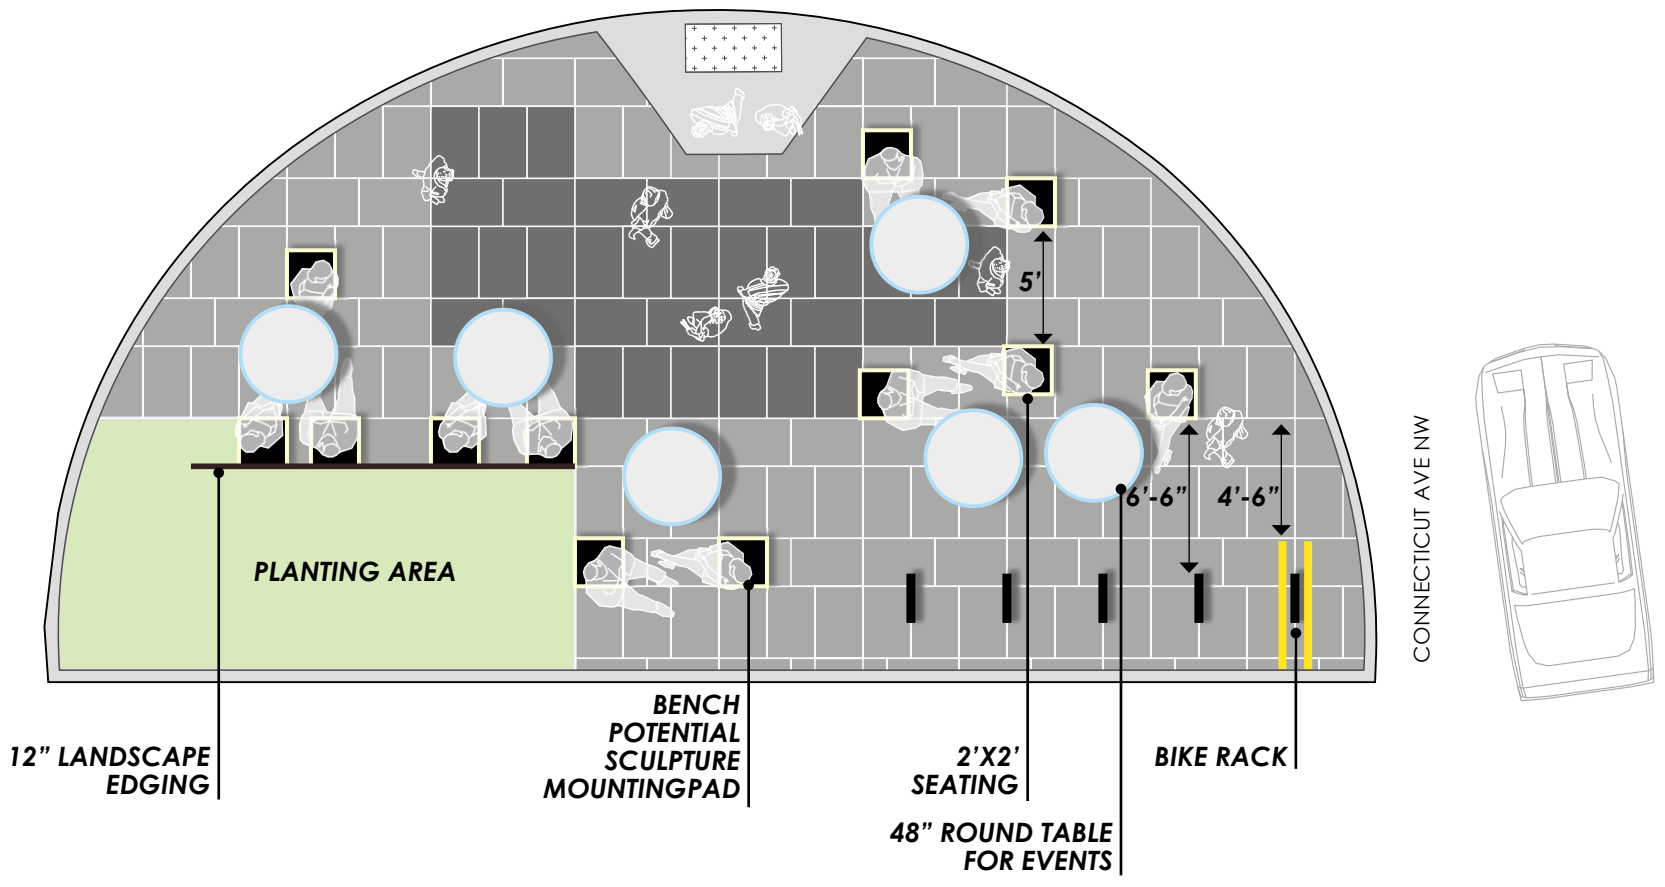

Golden Triangle BID
**Connecticut Avenue
 Overlook Parklet**

ZGF Architects LLP
 Draft 8-15-2014
 scale 1"=10'

Golden Triangle BID
**Connecticut Avenue
 Overlook Parklet**

ZGF Architects LLP
 Draft 8-15-2014
 scale 1"=10'

Golden Triangle BID
**Connecticut Avenue
 Overlook Parklet**

ZGF Architects LLP
 Draft 8-15-2014
 scale 1"=10'

Very Special
Art Gallery

NO
TURN
ON RED

SNOW
EMERGENCY
ROUTE
NO PARKING
DURING
EMERGENCY

CONNECTICUT
1300

Scott Circle
Farragut Square
The White House
National Geographic
Explorer Hall

SUNTRUST
69°

SUNTRUST

Very Special Art Gallery

NO TURN ON RED

SNOW EMERGENCY ROUTE NO PARKING DURING EMERGENCY

CONNECTICUT #1300

Scott Circle
Farragut Square
The White House
National Geographic Explorer Hall

SUNTRUST
69°

SUNTRUST