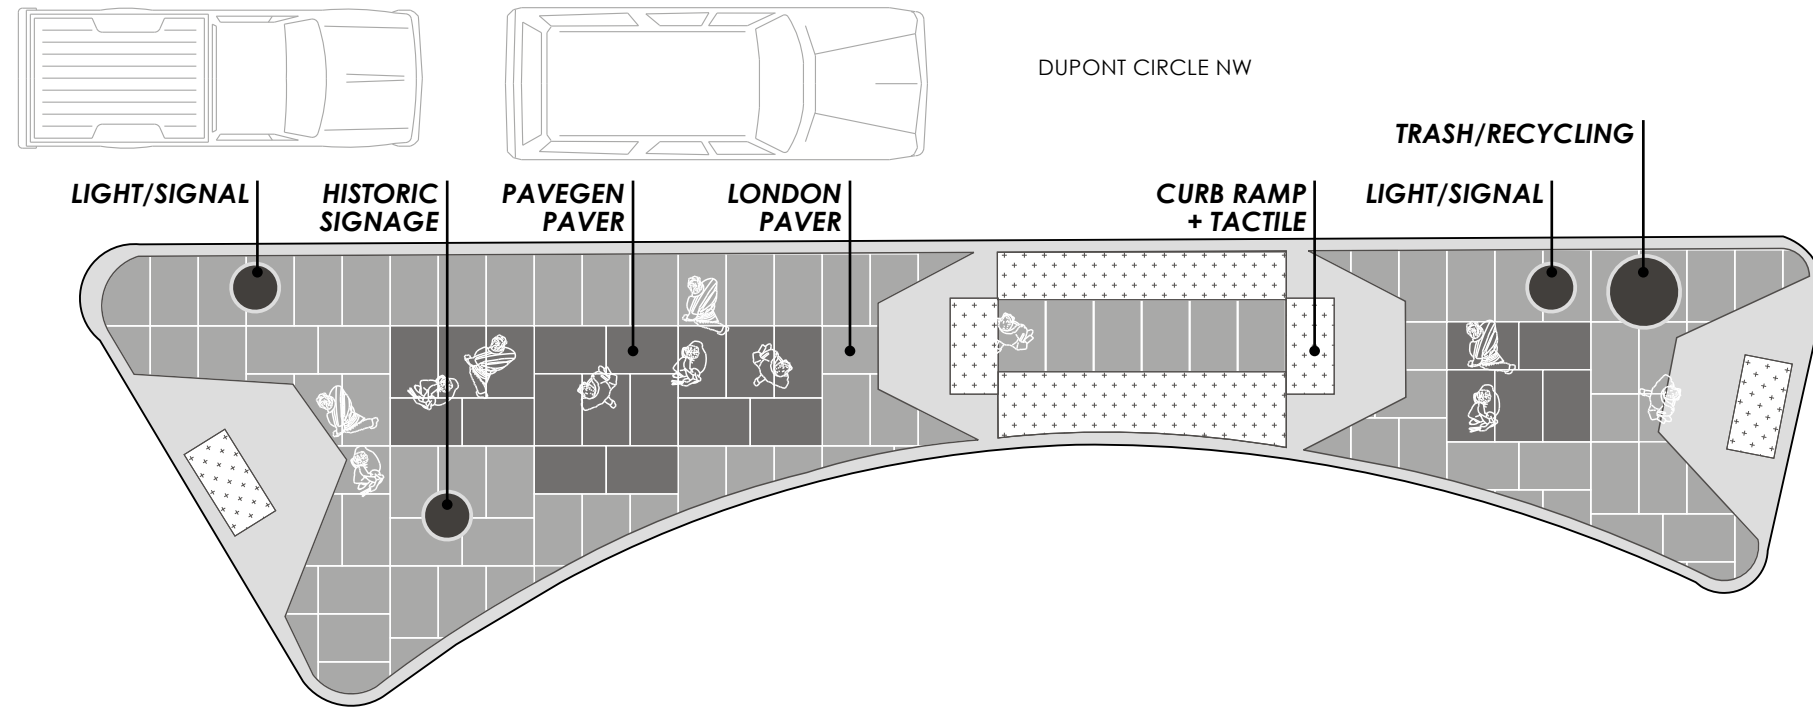

Golden Triangle BID
**Connecticut Avenue
Overlook Parklet**

ZGF Architects LLP
Draft 8-15-2014
scale 1"=10'