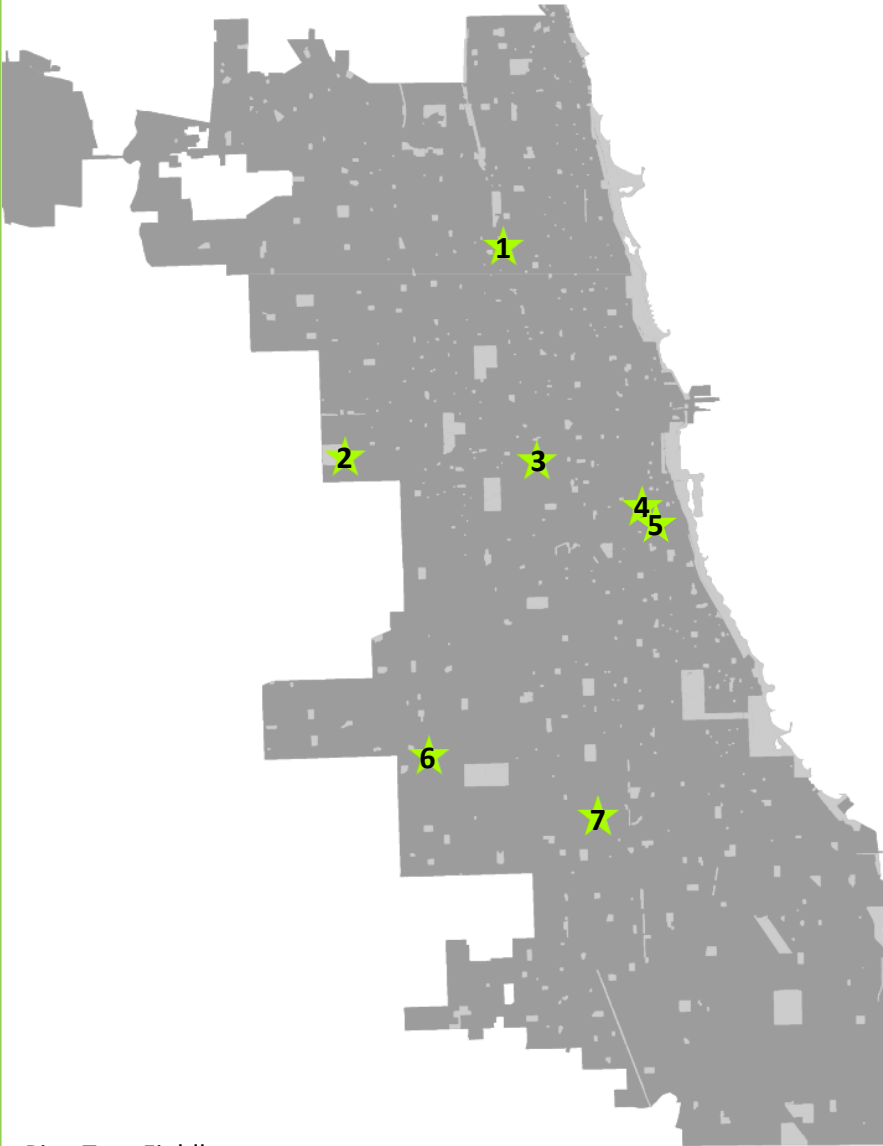

# Chicago Park District

## New Park Facilities opened 2013

West Lawn Park

Dr. Martin Luther King Bust

Ping Tom Fieldhouse

	Project	Address
1	Clark (Richard) Park boathouse	3400 N. Rockwell Ave.
2	Columbus Park fields	500 S. Central Ave.
3	Livingston Park	2139 Lexington Ave.
4	Tom (Ping) Meml. fieldhouse	300 W. 19th St.
5	Tom (Ping) Meml. boathouse	300 W. 19th St.
6	West Lawn Park artificial turf field	4233 W. 65th St.
7	Dr. Martin Luther King Bust	1200 W. 77th St.