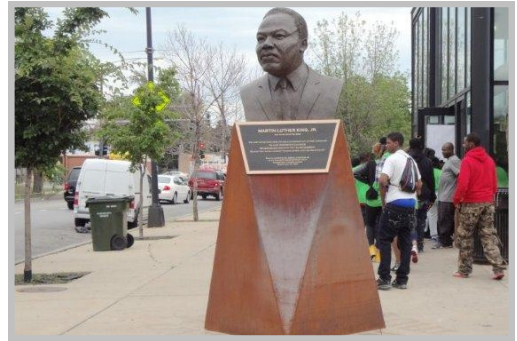

## New Park Facilities opened 2013

West Lawn Park

Dr. Martin Luther King Bust

Ping Tom Fieldhouse

	Project	Address
1	Clark (Richard) Park boathouse	3400 N. Rockwell Ave.
2	Columbus Park fields	500 S. Central Ave.
3	Livingston Park	2139 Lexington Ave.
4	Tom (Ping) Meml. fieldhouse	300 W. 19th St.
5	Tom (Ping) Meml. boathouse	300 W. 19th St.
6	West Lawn Park artificial turf field	4233 W. 65th St.
7	Dr. Martin Luther King Bust	1200 W. 77th St.